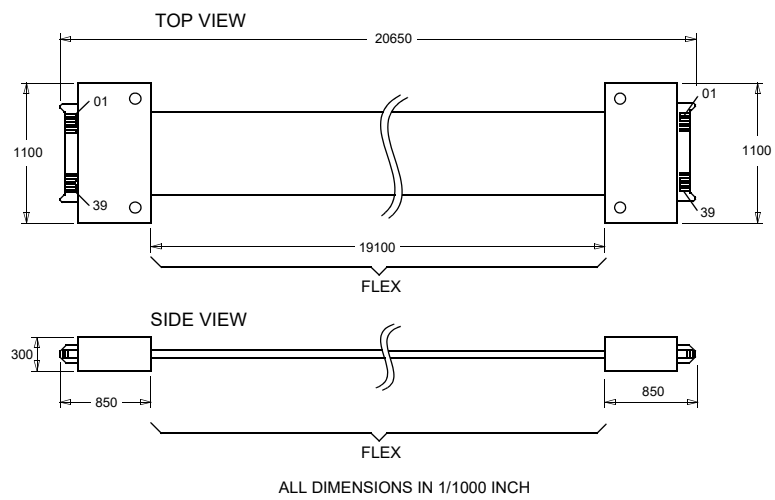

SI-1235

LA-1235 Flex Ext. for SAMTEC 40 pin ERM8-ERM8 500mm

SI-1235

Technical Information

DIMENSION