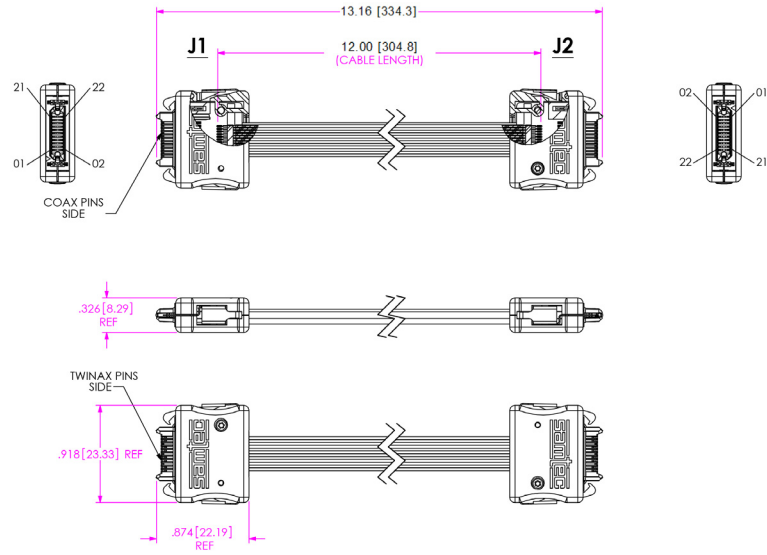

SI-1234

LA-1234 Flex Ext. for SAMTEC 22 pin ERM-ERF series

SI-1234

Technical Information

DIMENSION