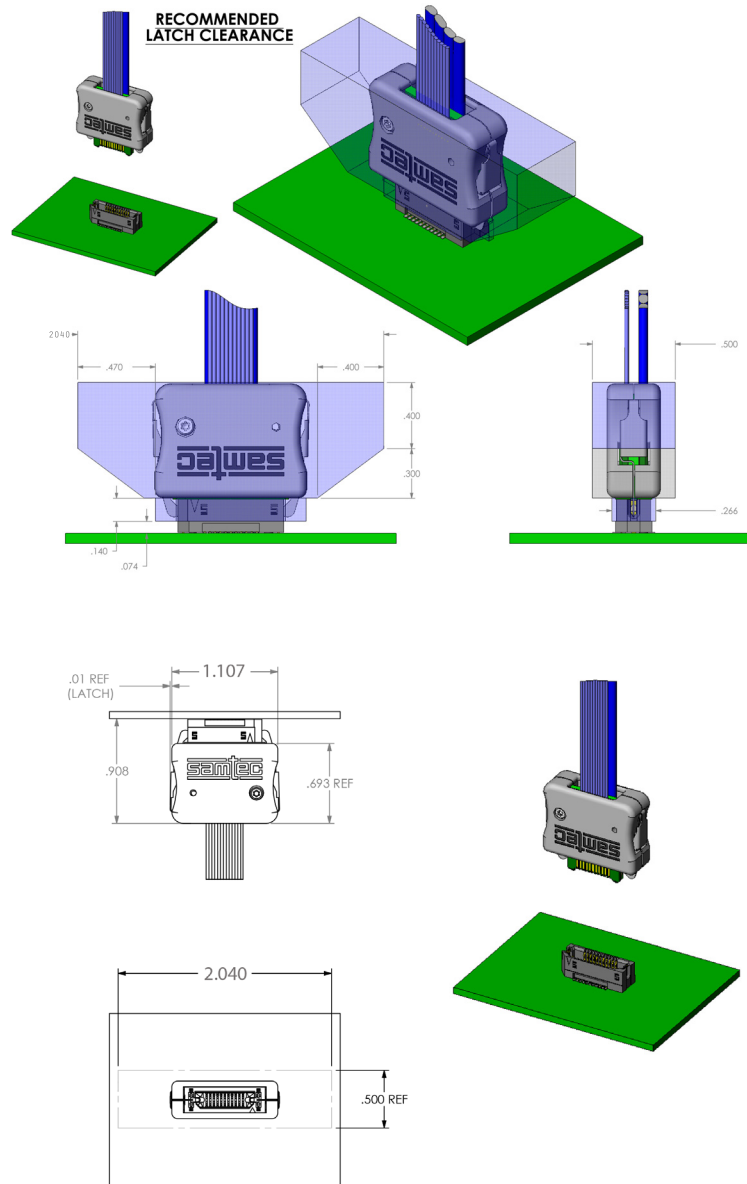

SI-1233

LA-1233 Flex Ext. for SAMTEC 34 pin ERM-ERF series

ALL DIMENSIONS IN INCH

SI-1233

Technical Information