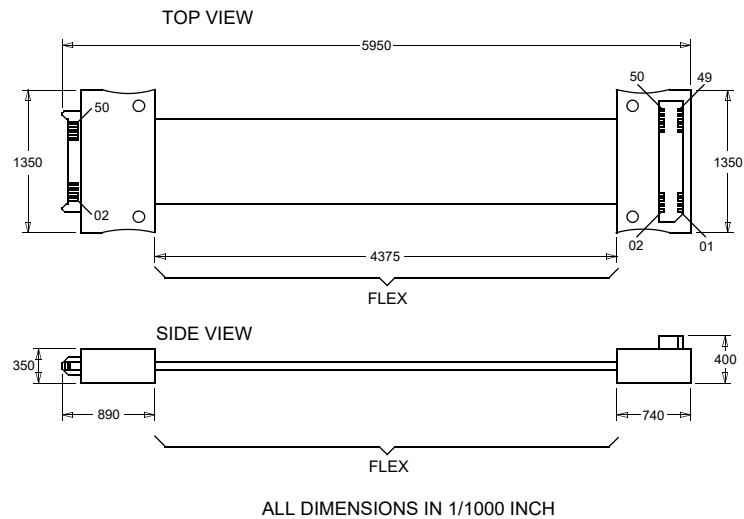

SI-1231

LA-1231 Flex Ext. for SAMTEC 50 pin ERM-ERF series

SI-1231

Technical Information

DIMENSION