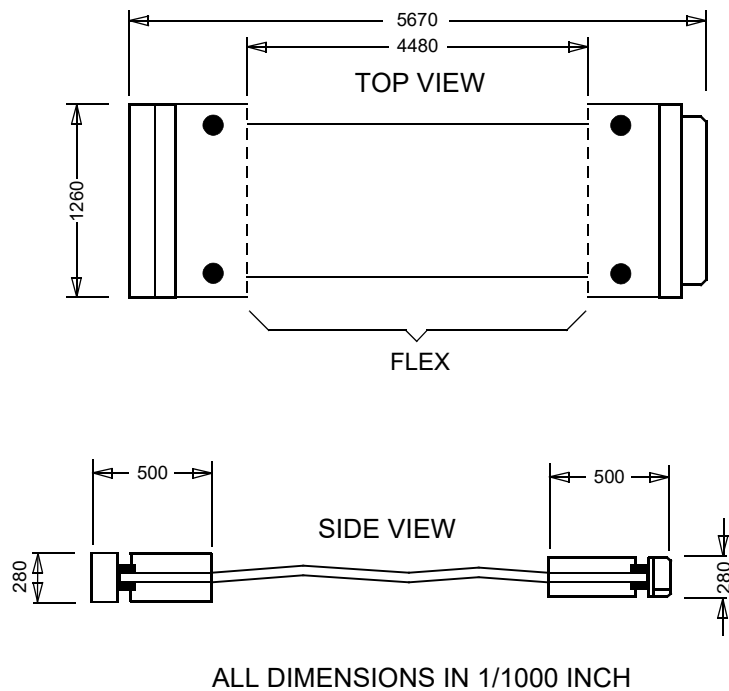

SI-1228

LA-1228 Flex Ext. for SAM 60 pin QTH-QSH series 05.00

SI-1228

Technical Information