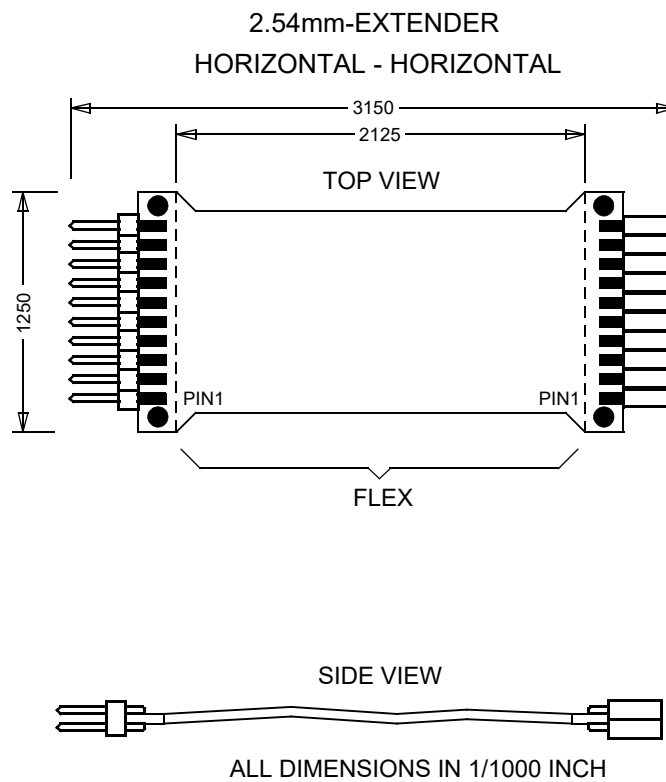

SI-1224

LA-1224 Flex Extension 2.54mm horizontal-horizontal

SI-1224

Technical Information