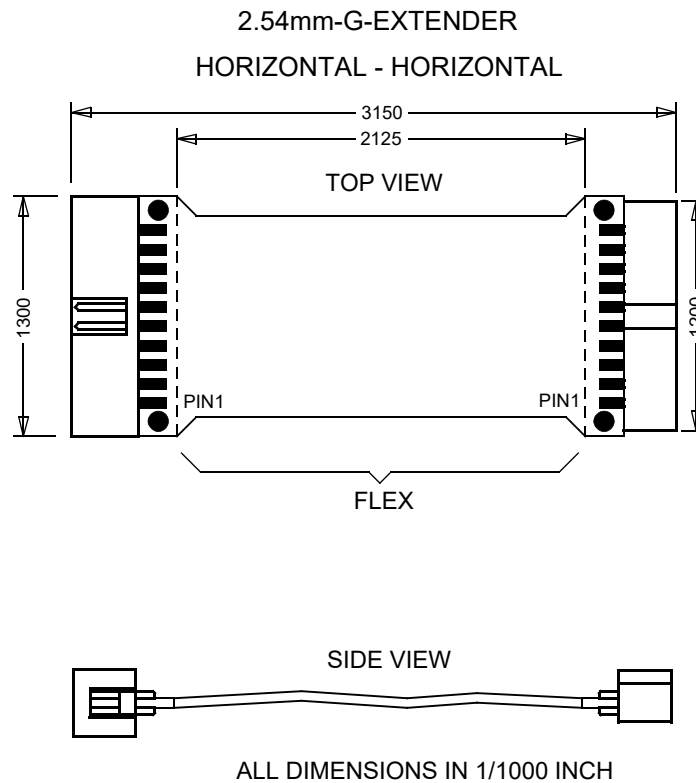

SI-1223

LA-1223 Flex Extension 2.54mm shrouded hor.-hor.

SI-1223

Technical Information