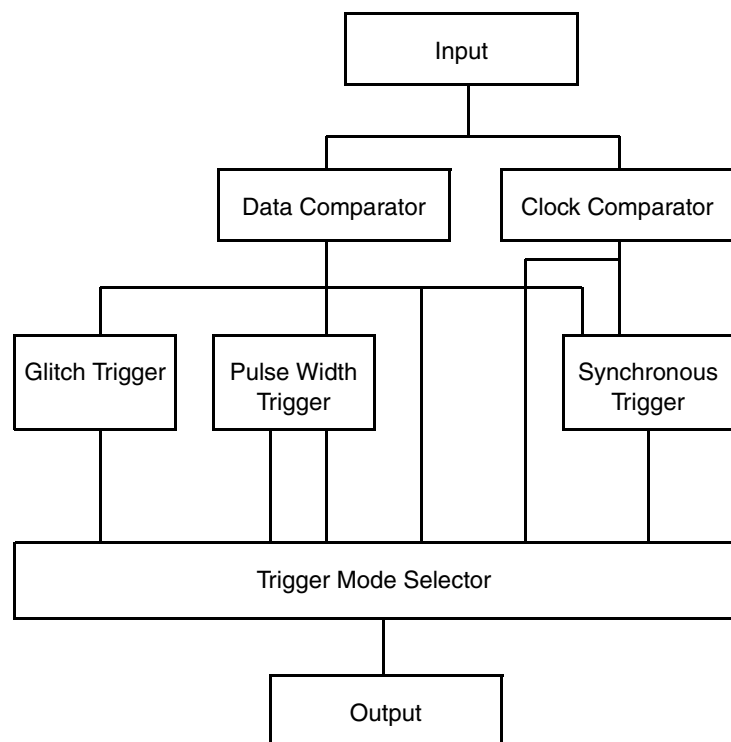

Trigger Probe for PODBUS

- Works with ICE, FIRE and ICD
- Asynchronous Trigger
- Synchronous Trigger
- Pulse Width Trigger
- Glitch Trigger
- Scope Trigger Output

The trigger probe is a small box connected to the POD-BUS, which brings the trigger capability of high-end DSOs to the emulator or in-circuit debugger.

Trigger signals can be combined, sampled synchronously by complex clock signals or checked for glitches. An pulse width detection system can trigger, if pulse width are larger or less a specified time.

Operation

Trigger Input

- 8 Input Lines
- 1.4 V Threshold Level
- 1 MOhm

Trigger Output

- 1 Trigger Output
- 50 Ohm
- Trigger Output to Trigger Bus (BUSA)

Trigger Modes

- Data
 - Combines 8 Inputs to one trigger signal
 - High, Low, Don't Care for every bit
 - Positive and negative polarity for trigger output
- Clock
 - Same as Data, but 2nd comparator
- SYNC
 - Combination of Data and Trigger event
 - Positive and negative Clock edge
 - True and false data event
- LONGER
 - Pulse width trigger
 - 10ns .. 3 ms
 - Positive and negative pulse

Order Information

Module Description

OrderNo Code	Text
LA-7410 TP	Trigger Probe Trigger probe for PODBUS and ICD, allows complex triggering with 8 input signals, data mask, clock and data triggering, glitch trigger, puls width trigger 20 ns to 6 ms fixed threshold level 1.4 V trigger output to PODBUS, frequency counter or DSO