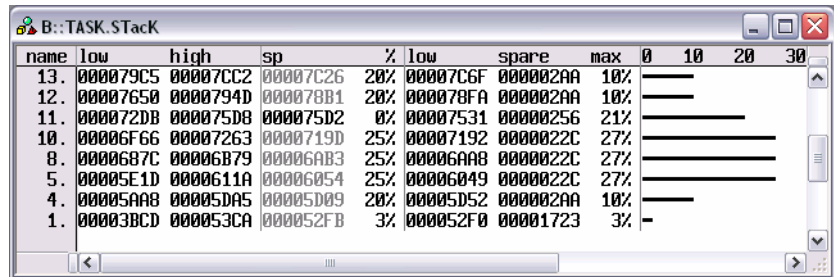

### Dynamic Task Performance Measurement

While ZeOS is running, TRACE32 is capable of recurrently evaluating the current running task and collecting the results. The percentage, each task consumes of the system, is then dis-

played graphically and updated permanently. The longer time you let the measurement run, the more exact are the results. This feature is available even without any hardware trace.

## Task Stack Coverage

In real time systems it is quite important to know, how much stack space each task consumes. For this purpose,

a special window shows the current and the maximum usage of the stack of each separate task