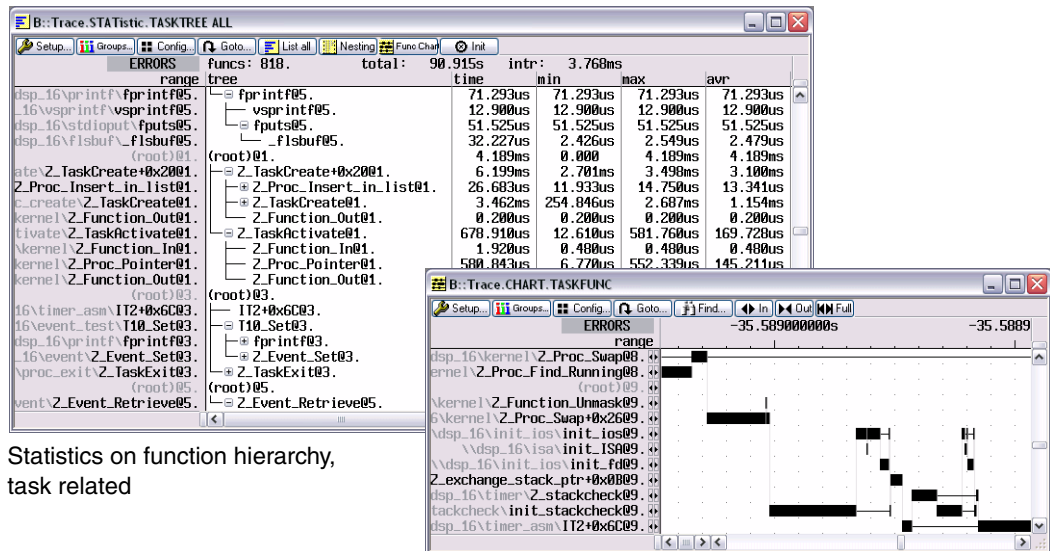

Task Related Evaluation of Function Run Times

The statistic and graphic evaluation of function calls and function run times (if available) can be done dependant to the actual running task. This is neces-

sary, if different tasks call one single function at the same time, or if a task switch occurs in between the function.

Statistics on function hierarchy, task related

Flow of functions, related to the calling tasks

Statistic Evaluation and Graphic Display of Task States

If covered by the real time trace, these tabular and graphical analyses of the status of tasks show the various states (i.e. running, ready, waiting, suspended

and undefined) and the times each task spent in each state. A graphical view of the data can help to highlight prioritisation problems, critical paths etc.

PRACTICE Functions for OS Data.

The support includes extended PRACTICE functions for ZeOS specific data, to be used in setup and test scripts. E.g. the function "task.config(magic)"

returns the address of the so called magic value, which corresponds to the id of the current executing task.