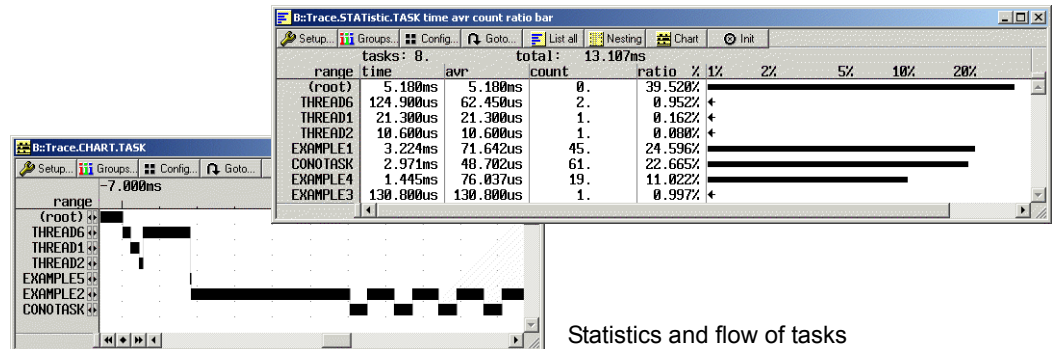

Statistic Evaluation and Graphic Display of Task Run Times

Out of the real time trace buffer (if available), the analyzer can calculate statistic tables of task run times and task switches. A graphical diagram shows

which task was active at a specific time, giving a clear view of the behaviour of the system.