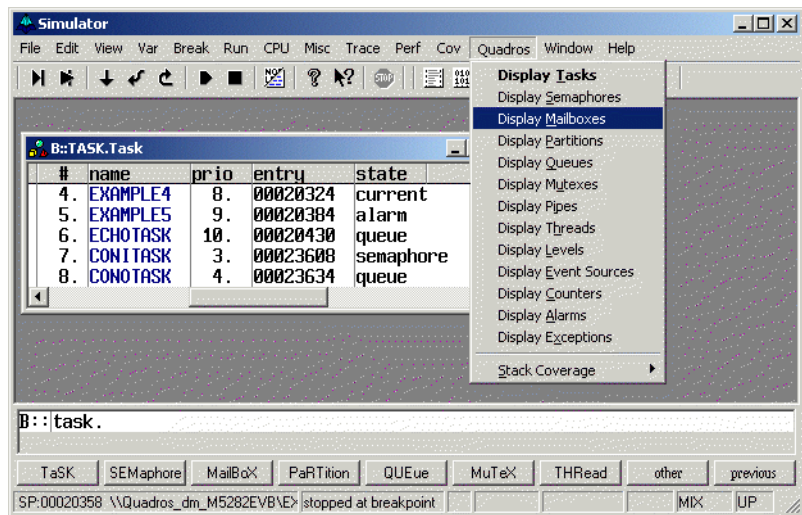

PRACTICE Functions for OS Data.

The support includes extended PRACTICE functions for RTXC Quadros specific data, to be used in setup and test scripts. E.g. the function “task.con-

fig(magic)” returns the address of the so called magic value, which corresponds to the id of the current executing task.

RTXC Quadros related pull-down menu

Because the menu bar of the TRACE32 user interface can be fully customized, you can create a new pull down menu, including operating system specific commands. We deliver

RTXC Quadros support with an example for such specific menus, which provides fast access to the RTXC Quadros awareness features.

TRACE32 with RTXC Quadros menu