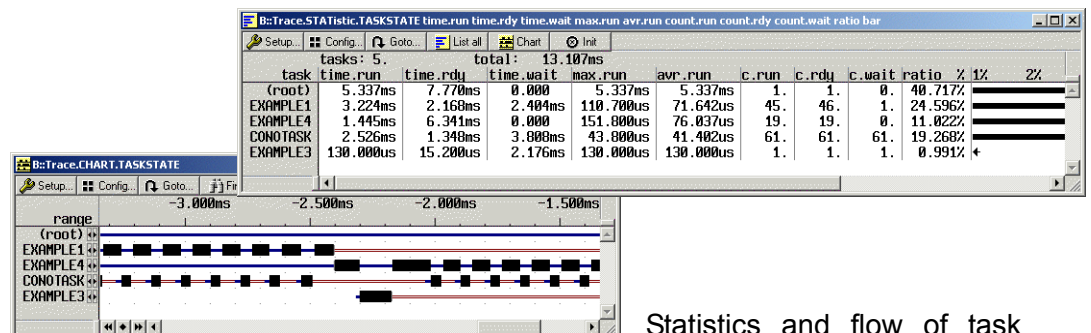

Statistic Evaluation and Graphic Display of Task States

If covered by the real time trace, these tabular and graphical analyses of the status of tasks show the various states (i.e. running, ready, waiting, suspended

and undefined) and the times each task spent in each state. A graphical view of the data can help to highlight prioritisation problems, critical paths etc.