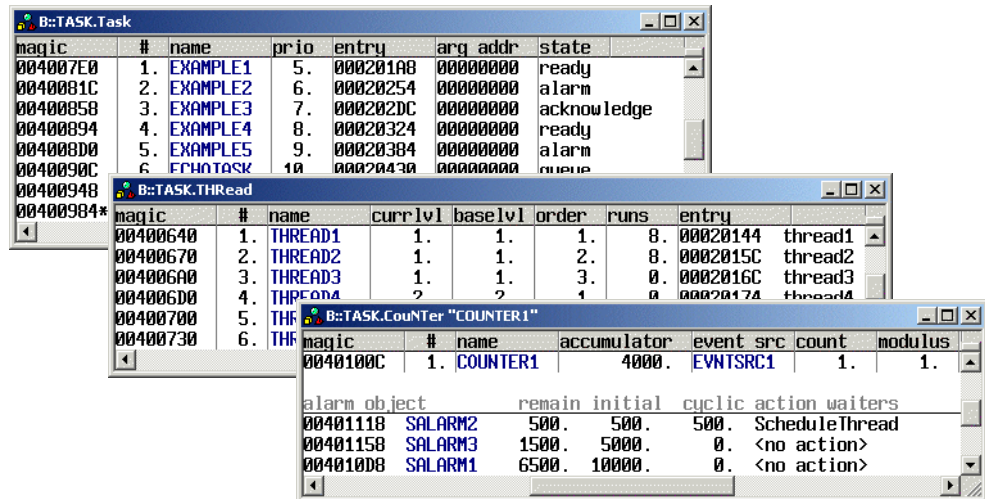

RTOS Debugging on TRACE32 with RTXC Quadros

Real Time, Non-Intrusive Display of RTXC Quadros System Resources

The TRACE32 RTOS debugger for RTXC Quadros provides display functions to show the system resources of RTXC Quadros. All objects, such as tasks, threads, mailboxes, semaphores etc. can be displayed and inspected. In addition, by using the

emulators dual-port memory (if available), the display of all these regions can be viewed non-intrusively in real time. The tables are updated permanently ("On The Fly"), without affecting the application at all.

Task list window, thread list window and detailed counter window

Task Related Breakpoints

Any breakpoint set in the TRACE32 debugger can be set dependent to a specific task. This means, that the

breakpoint will then only halt, if hit by the specified task. This allows task related debugging even in shared code.

Breakpoint list with task dependent breakpoints

Task Stack Coverage

In real time systems it is quite important to know, how much stack space each task consumes. For this purpose,

a special window shows the current and the maximum usage of the stack of each separate task