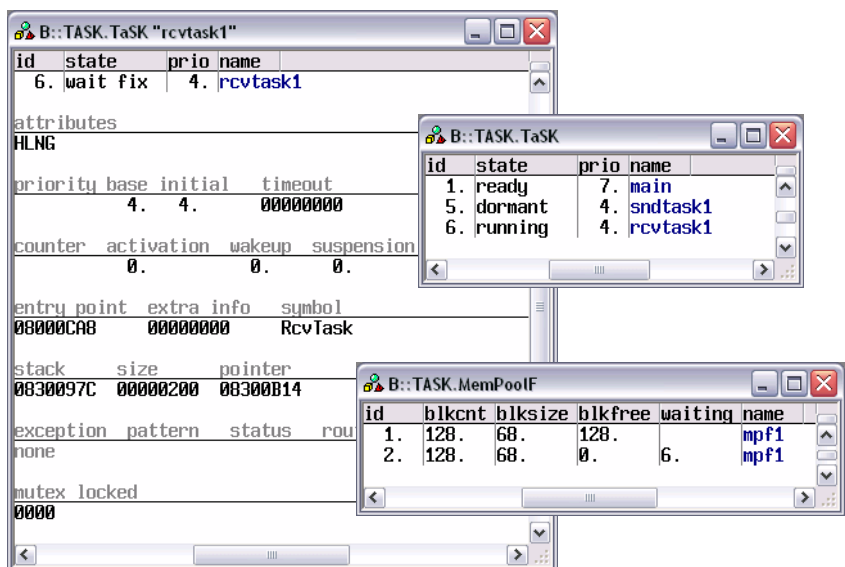

RTOS Debugger for NORTi

- Display of all NORTi System Resources
- Task Related Breakpoints
- Task Stack Coverage
- Dynamic Task Performance Measurement
- NORTi Specific Display of Trace Listing
- Statistic Evaluation and Graphic Display of Task Run Times
- PRACTICE Functions for OS Data
- NORTi Related Pull-Down Menu

ARM

The TRACE32 System includes a configurable RTOS debugger to provide symbolic debugging in real time operating systems. Our software package contains a ready-to-run configuration for the NORTi Real Time Operating System from MISPO

RTOS Debugging on TRACE32 with NORTi

Display of All NORTi System Resources

The TRACE32 RTOS debugger for NORTi provides display functions to show all system resources of NORTi. All objects, such as tasks, memory pools, mailboxes, semaphores etc. can be displayed and inspected. In addition,

if a dual-port access to memory is available, the display of all these regions can be viewed non-intrusively in real time. The tables are updated permanently ("On The Fly"), without affecting the application at all.