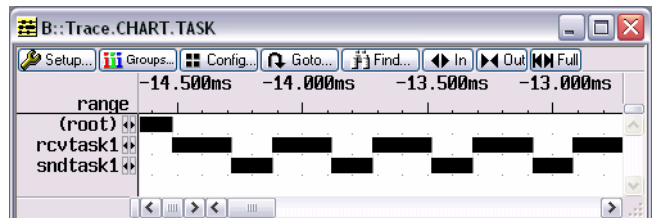

played graphically and updated permanently. The longer time you let the measurement run, the more exact are the results. This feature is available even without any hardware trace.

name	ratio	1%	2%	5%	10%	20%	50%	100
(other)	0.000%	[Progress bar]						
main	0.000%	[Progress bar]						
sndtask1	36.364%	[Progress bar]						
rcvtask1	63.636%	[Progress bar]						

ing system. The task switches are displayed symbolically, either exclusively or in addition to other information.

Trace List window with task switches and times

Statistic Evaluation and Graphic Display of Task Run Times

Out of the real time trace buffer (if available), the analyzer can calculate statistic tables of task run times and task switches. A graphical diagram shows

which task was active at a specific time, giving a clear view of the behaviour of the system.