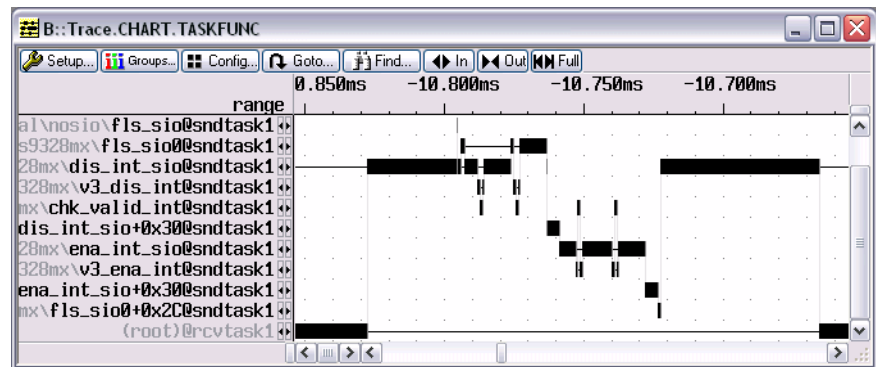

Task Related Evaluation of Function Run Times

The statistic and graphic evaluation of function calls and function run times (if available) can be done dependant to the actual running task. This is neces-

sary, if different tasks call one single function at the same time, or if a task switch occurs in between the function.

Function flow chart

NORTi related pull-down menu