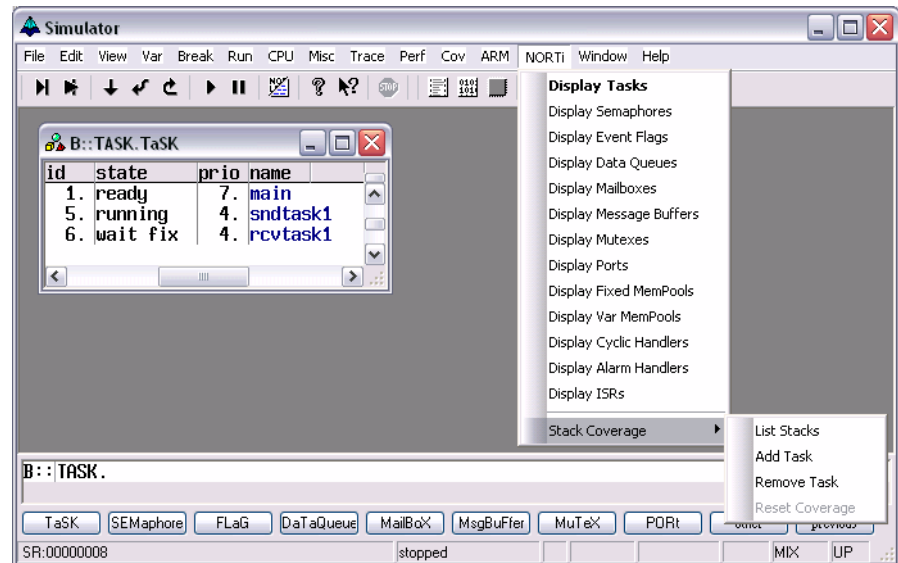

ing system. The task switches are displayed symbolically, either exclusively or in addition to other information.

Trace List window with task switches and times

Statistic Evaluation and Graphic Display of Task Run Times

Out of the real time trace buffer (if available), the analyzer can calculate statistic tables of task run times and task switches. A graphical diagram shows

which task was active at a specific time, giving a clear view of the behaviour of the system.

sary, if different tasks call one single function at the same time, or if a task switch occurs in between the function.

Function flow chart

NORTi related pull-down menu

Because the menu bar of the TRACE32 user interface can be fully customized, you can create a new pull down menu, including operating system specific commands. We deliver NORTi support with an example for such specific menus, which provides fast access to the NORTi awareness features. Contact