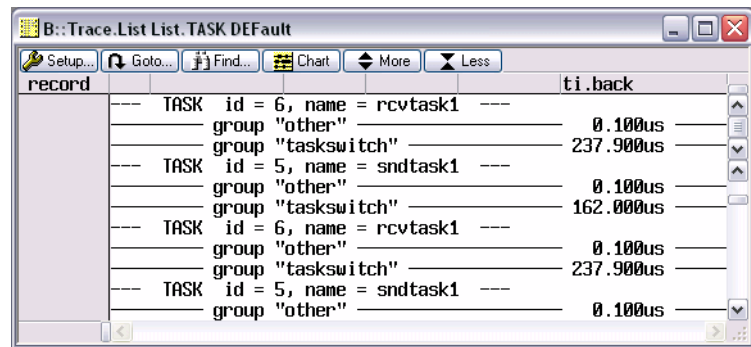

played graphically and updated permanently. The longer time you let the measurement run, the more exact are the results. This feature is available even without any hardware trace.

name	ratio	1%	2%	5%	10%	20%	50%	100
(other)	0.000%	[Progress bar]						
main	0.000%	[Progress bar]						
sndtask1	36.364%	[Progress bar]						
rcvtask1	63.636%	[Progress bar]						

ing system. The task switches are displayed symbolically, either exclusively or in addition to other information.

Trace List window with task switches and times

Statistic Evaluation and Graphic Display of Task Run Times

Out of the real time trace buffer (if available), the analyzer can calculate statistic tables of task run times and task switches. A graphical diagram shows

which task was active at a specific time, giving a clear view of the behaviour of the system.