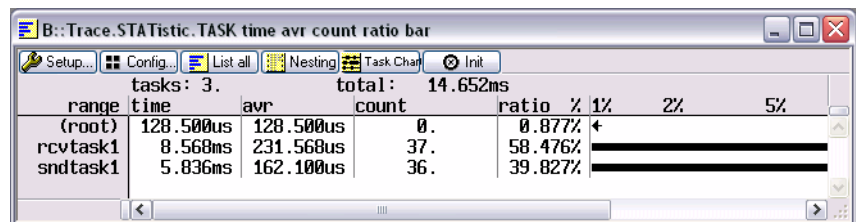

ing system. The task switches are displayed symbolically, either exclusively or in addition to other information.

Trace List window with task switches and times

Statistic Evaluation and Graphic Display of Task Run Times

Out of the real time trace buffer (if available), the analyzer can calculate statistic tables of task run times and task switches. A graphical diagram shows

which task was active at a specific time, giving a clear view of the behaviour of the system.