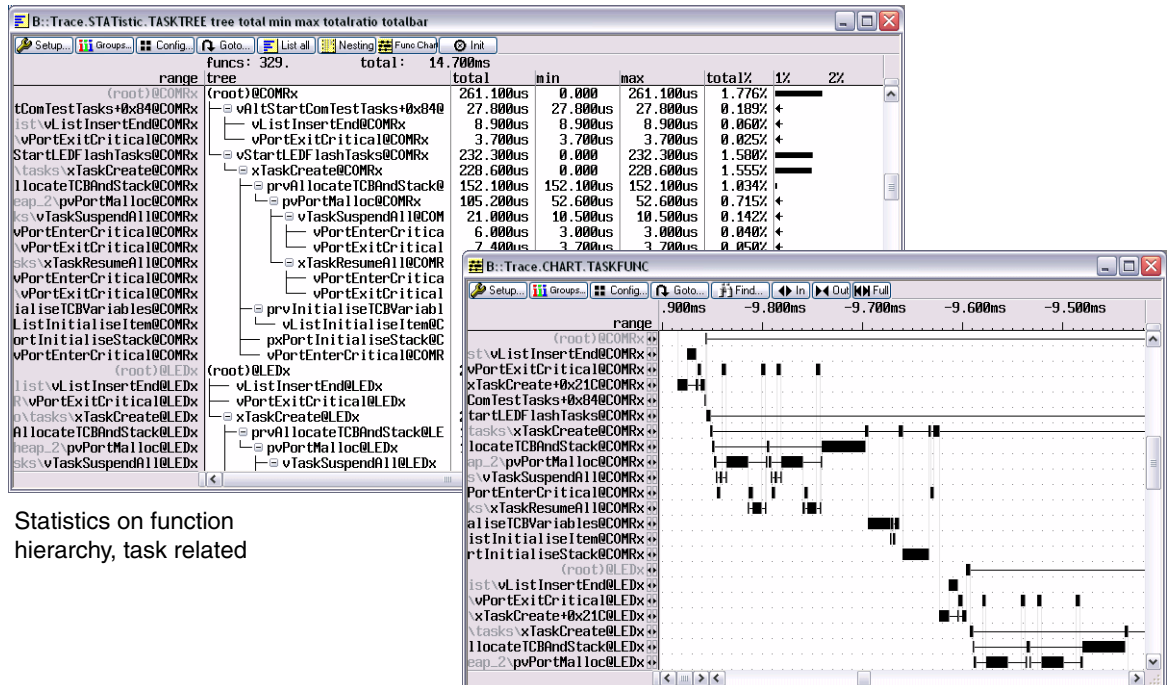

FreeRTOS Specific Display of Trace Listing

The data recorded in the real time trace buffer (if available) can be displayed and interpreted specific to the operat-

ing system. The task switches are displayed symbolically, either exclusively or in addition to other information.

Trace listing, task switch, memory accesses, assembler and HLL information

Statistic Evaluation and Graphic Display of Task Run Times

Out of the real time trace buffer (if available), the analyzer can calculate statistic tables of task run times and task switches. A graphical diagram shows

which task was active at a specific time, giving a clear view of the behaviour of the system.

Statistics and flow of tasks

Task Related Evaluation of Function Run Times

The statistic and graphic evaluation of function calls and function run times (if available) can be done dependant to the actual running task. This is neces-

sary, if different tasks call one single function at the same time, or if a task switch occurs in between the function.

Statistics on function hierarchy, task related

Flow of functions, related to the calling tasks