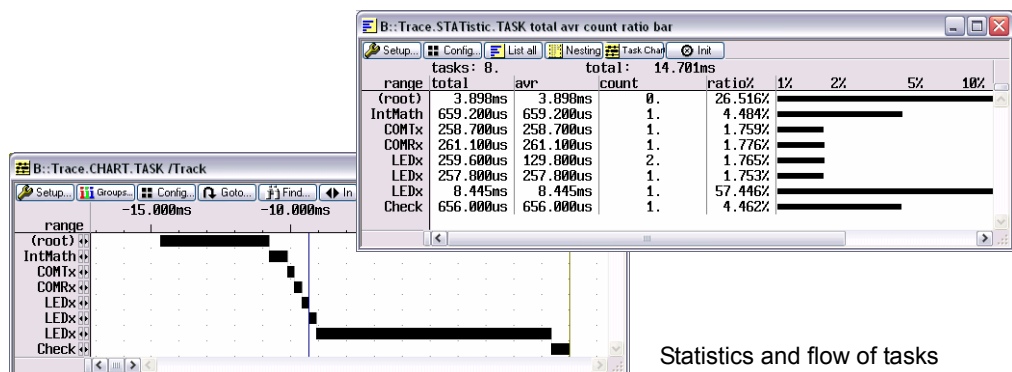

ing system. The task switches are displayed symbolically, either exclusively or in addition to other information.

Trace listing, task switch, memory accesses, assembler and HLL information

Statistic Evaluation and Graphic Display of Task Run Times

Out of the real time trace buffer (if available), the analyzer can calculate statistic tables of task run times and task switches. A graphical diagram shows

which task was active at a specific time, giving a clear view of the behaviour of the system.

Statistics and flow of tasks

Task Related Evaluation of Function Run Times

The statistic and graphic evaluation of function calls and function run times (if available) can be done dependant to the actual running task. This is neces-

sary, if different tasks call one single function at the same time, or if a task switch occurs in between the function.