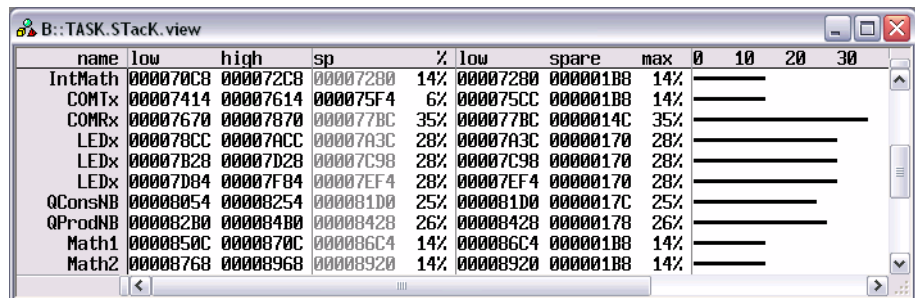

Task Stack Coverage

In real time systems it is quite important to know, how much stack space each task consumes. For this purpose,

a special window shows the current and the maximum usage of the stack of each separate task

Task stack coverage window

Dynamic Task Performance Measurement

While FreeRTOS is running, TRACE32 is capable of recurrently evaluating the current running task and collecting the results. The percentage, each task consumes of the system, is then dis-

played graphically and updated permanently. The longer time you let the measurement run, the more exact are the results. This feature is available even without any hardware trace.