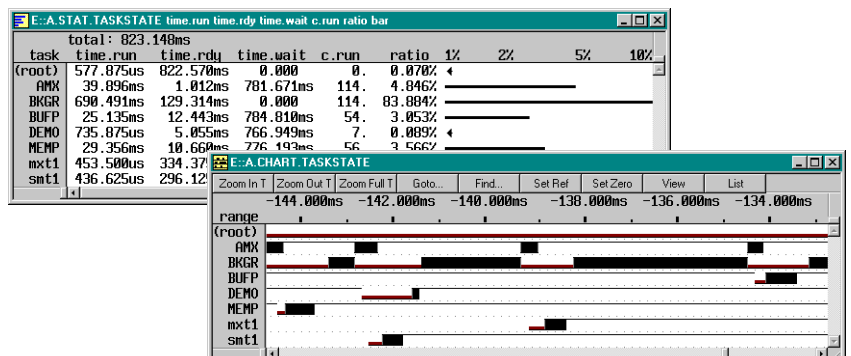

ferent tasks call one single function at the same time, or if a task switch occurs in between the function.

Function Call Tree and Function Nesting Analysis, depending on the calling task. The function "subfunc" is called recursively.

Statistic evaluation and graphic display of task states

These tabular and graphical analyses of the status of tasks show the various states (i.e. running, ready, waiting, suspended and undefined) and times each

task spent in each state. A graphical view of the data can help to highlight prioritisation problems, critical paths etc.

Statistics and flow of task states

Task Stack Coverage

In real time systems it is quite important to know, how much stack space each task consumes. For this purpose