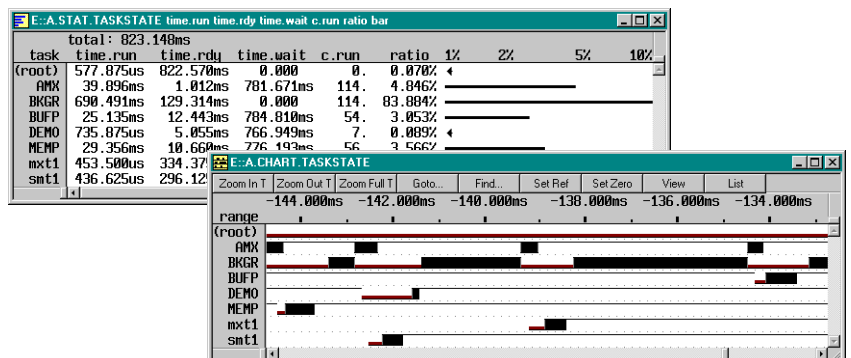

using the emulators dual-port memory, the display of all these regions can be viewed non-intrusively in real time. The tables are updated permanently ("On The Fly"), without affecting the application at all.

ferent tasks call one single function at the same time, or if a task switch occurs in between the function.

Function Call Tree and Function Nesting Analysis, depending on the calling task. The function "subfunc" is called recursively.

Statistic evaluation and graphic display of task states

These tabular and graphical analyses of the status of tasks show the various states (i.e. running, ready, waiting, suspended and undefined) and times each

task spent in each state. A graphical view of the data can help to highlight prioritisation problems, critical paths etc.

Statistics and flow of task states

Task Stack Coverage

In real time systems it is quite important to know, how much stack space each task consumes. For this purpose