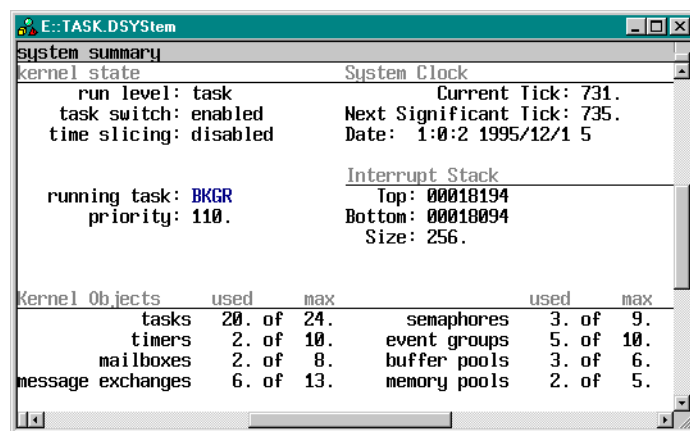

using the emulators dual-port memory, the display of all these regions can be viewed non-intrusively in real time. The tables are updated permanently ("On The Fly"), without affecting the application at all.

System summary window

Task Status list window and detailed window of one specific task

AMX specific display of analyzer listing

The data recorded in the analyzer can be displayed and interpreted specific to the operating system. The task switches can be displayed symbolically.