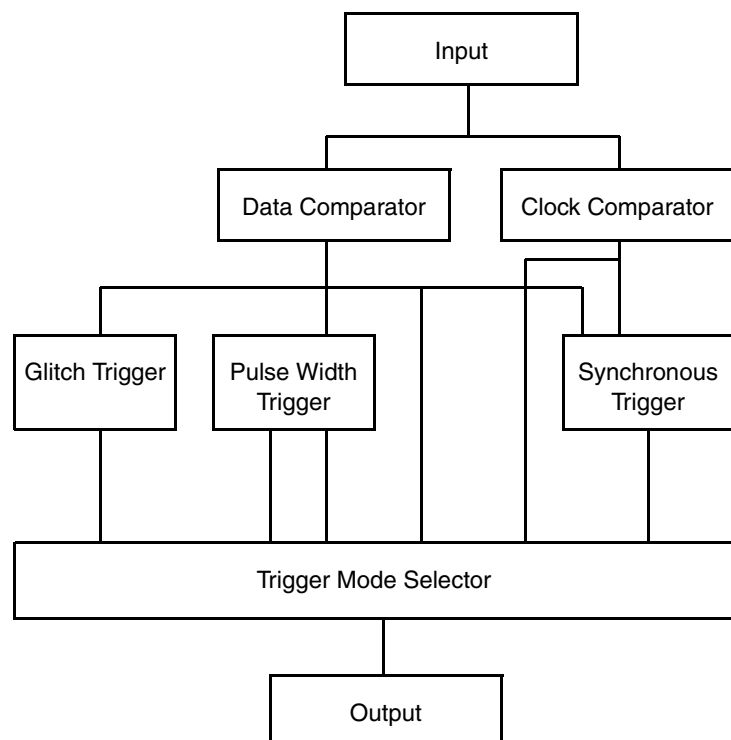

- ❑ SHORTER
  - Pulse width trigger
  - 10ns .. 3 ms
  - Positive and negative pulse
- ❑ GLITCH+
  - Glitch trigger on positive impulse
  - 2..10ns detection
- ❑ GLITCH-
  - Glitch trigger on negative impulse
  - 2..10ns detection
- ❑ GLITCH
  - Glitch trigger on positive or negative impulse
  - 2..10ns detection