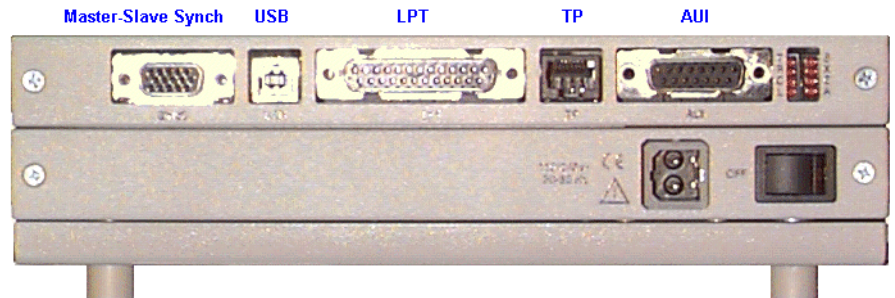

System Controller SCU32

Controller

The heart of the TRACE32 Development System is the System Controller. It is the link between the target system and the host and therefore its performance determines the overall performance of the combined development system. The use of a 32 bit CPU and a large directly addressable memory allows the use of a fast, memory oriented software structure, which is essential for high-performance systems development. This shift of emphasis from the host to the TRACE32 results in a considerable improvement in overall system performance and also significantly reduces host system dependency. By the fast interface to the

host (fiber optic or ETHERNET), download speeds between 100 KByte to 1 MByte/sec are typical. The communications interface card is interchangeable so that other systems may be accommodated.

- ☐ CPU
  - CPU with 32 bit architecture and up to 50 MIPs throughput
  - Maximum 128 Mbyte DRAM
  - Universal, CPU independent multiprocessor system bus
- ☐ Power Supply
  - 90W with short circuit and temperature protection
  - Electronic controlled fan

Parallel Interface

- ☐ Direct Connection to Printer Port on MS-DOS Computers, no Interface Card needed
- ☐ Recommended for LAPTOPs and 8 Bit Applications
- ☐ Interface
  - 100 to 500 Kbyte/s download speed
  - EPP Support
  - 3 m parallel interface cable included
  - LPT1: or LPT2: selectable

USB Interface

- ☐ 12 MBit/Sec