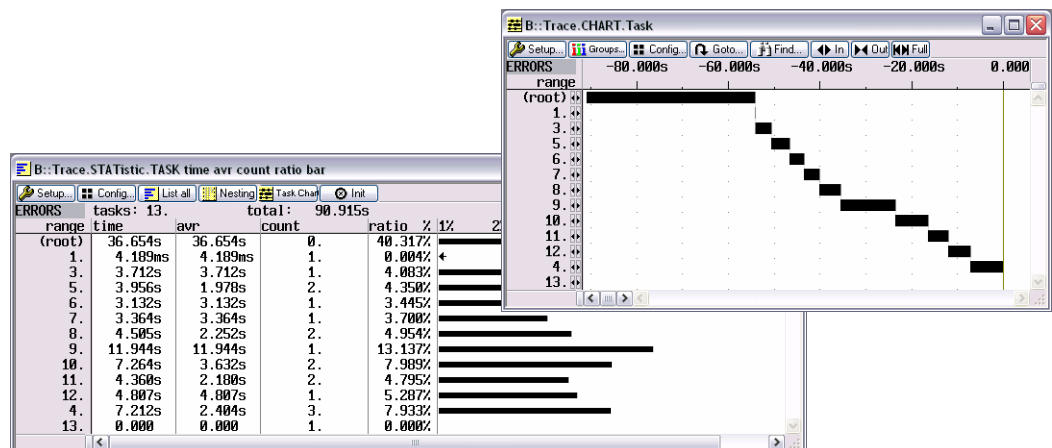

Statistics and flow of tasks