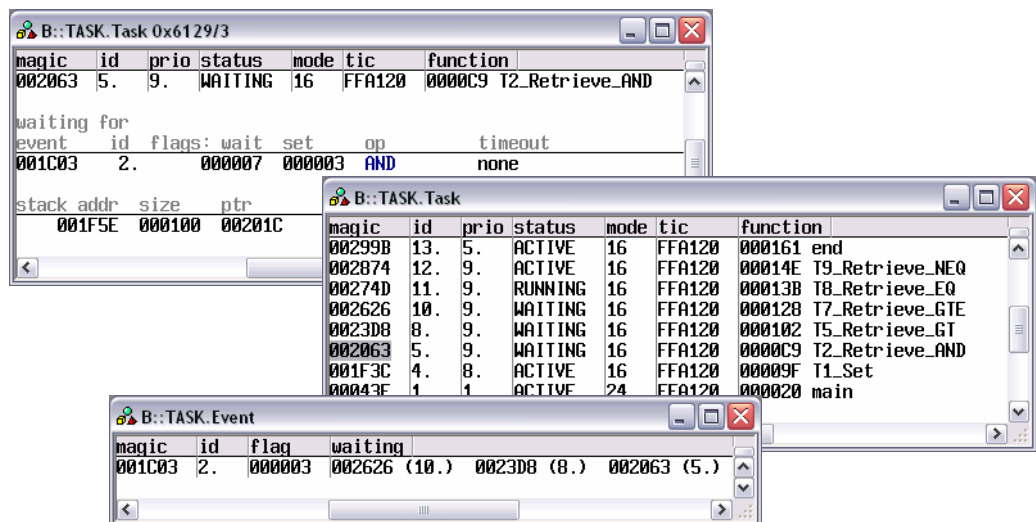

## RTOS Debugger for ZeOS

- Real time, non-intrusive display of ZEOS system resources
- ZEOS specific display of trace listing
- Statistic evaluation and graphic display of thread run times
- Thread related evaluation of function run times
- Statistic evaluation and graphic display of thread states
- Thread stack coverage
- Thread context display
- PRACTICE functions for OS data
- ZEOS related pull-down menu

The TRACE32 System includes a configurable multitask debugger to provide symbolic debugging in real time operating systems.

### Real Time, Non-Intrusive Display of ZeOS System Resources

The TRACE32 RTOS debugger for ZeOS provides display functions to show the system resources of ZeOS. The objects of tasks and events can be displayed and inspected. In addition, by using the processors capability of reading the target memory while the appli-

cation is running, or by using the emulators dual-port memory (if available), the display of all these regions can be viewed non-intrusively in real time. The tables are updated permanently ("On The Fly"), without affecting the application at all.