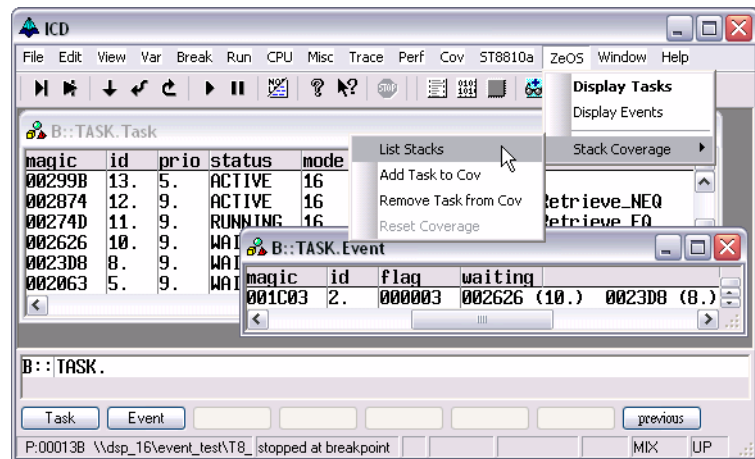

## PRACTICE Functions for OS Data.

The support includes extended PRACTICE functions for ZeOS specific data, to be used in setup and test scripts. E.g. the function "task.config(magic)"

returns the address of the so called magic value, which corresponds to the id of the current executing task.

## ZeOS related pull-down menu

Because the menu bar of the TRACE32 user interface can be fully customized, you can create a new pull down menu, including operating system specific commands. We deliver

ZeOS support with an example for such specific menus, which provides fast access to the ZeOS awareness features.