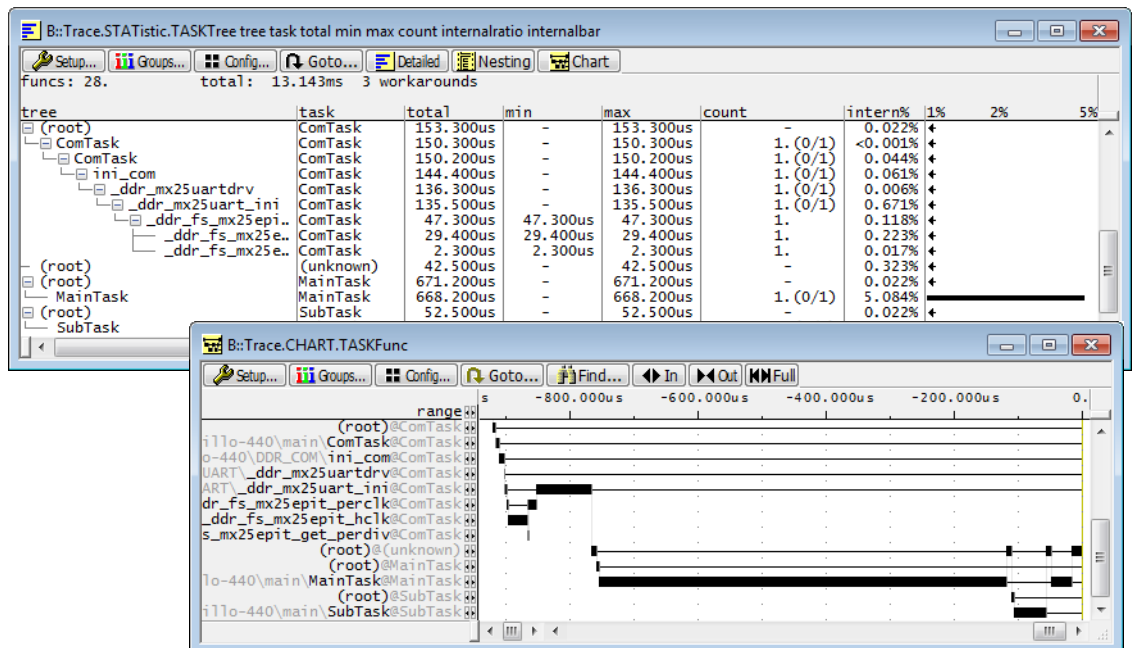

Task Related Evaluation of Function Run Times

The statistic and graphic evaluation of function calls and function run times (if available) can be done dependant on the actual running task. This is neces-

sary, if different tasks call one single function at the same time, or if a task switch occurs in between the function.

Function call hierarchy with statistics and flow of functions

PRACTICE Functions for OS Data

The support includes extended PRACTICE functions for μ C3 specific data, to be used in setup and test scripts. E.g. the function "TASK.CONFIG(magic)"

returns the address of the so called magic value, which corresponds to the id of the current executing task.