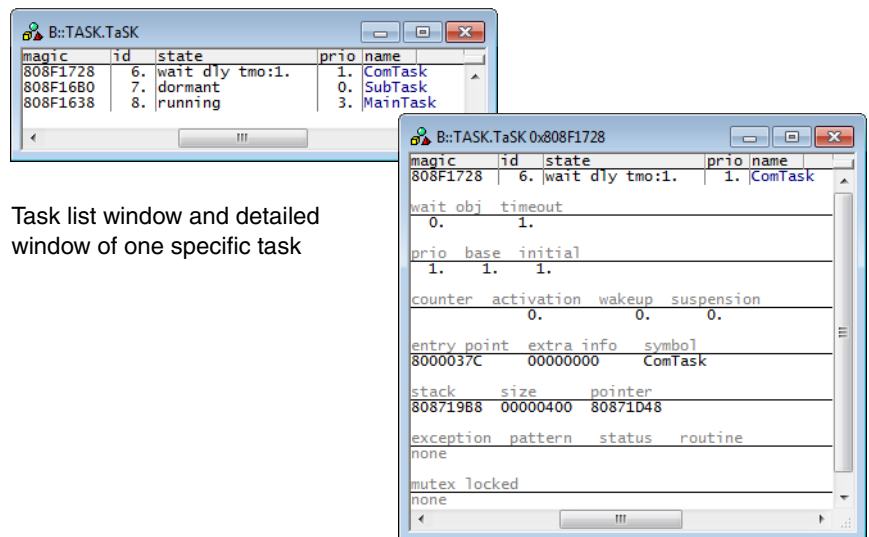

RTOS Awareness on TRACE32 with μ C3/Compact and μ C3/ Standard

Real-Time, Non-Intrusive Display of μ C3 System Resources

The TRACE32 RTOS debugger for μ C3 provides display functions to show to the kernel resources. All resources, such as tasks, semaphores, flags etc. can be displayed. In addition, if the system allows reading memory

while running, the display of all these objects can be viewed non-intrusively in real time. The tables are updated permanently ("On The Fly"), without affecting the application at all.