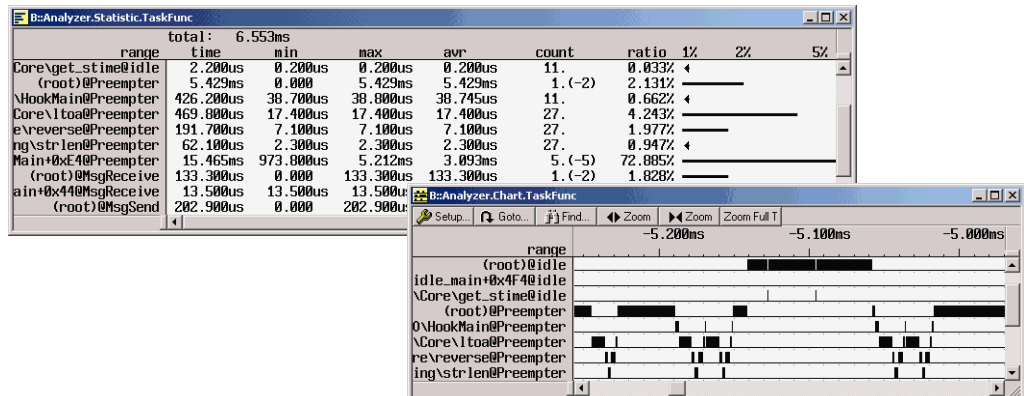

Task related evaluation of function run times

The statistic and graphic evaluation of function calls and function run times can be done dependent to the actual running task. This is necessary, if dif-

ferent tasks call one single function at the same time, or if a task switch occurs in between the function.

Statistics and flow of task dependent function run times

Task Stack Coverage

In real time systems it is quite important to know, how much stack space each task consumes. For this purpose

a special window shows the current and the maximum usage of each separate task.