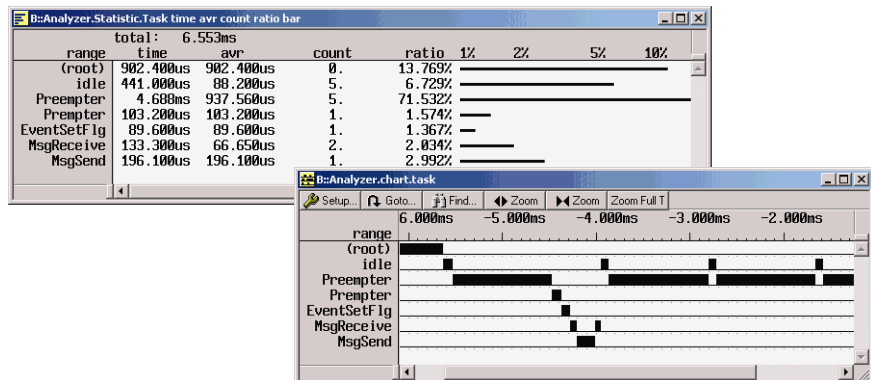

## SMX specific display of analyzer listing

The data recorded in the analyzer can be displayed and interpreted specific to the operating system.

The task switches can be displayed symbolically.

```

record
--- TASK = 00113B88 EventSetFlg
654      }
645      switch (cnt)
649          case 3: flag = FLAG3; break;
        }
652      set_flags(event_table, flag); /* set FLAG1 or FLAG2 o
653      count(15, ticks, INF);
--- TASK = 00113A48 MsgReceive
385      }
        for(;;)
        {
381          msg = receive(mailXchgA, INF); /* wait for msg_send_
/* to send message to
383          sendx(msg, mailXchgB); /* return the message
--- TASK = 00113A20 MsgSend
/* message to mailXchgB
364      for (i=0; i<100; i++) /* make sure the data message hasn't

```

Analyzer listing, display of task switches and source lines

## Statistic evaluation and graphic display of task run times

The analyzer can calculate statistic tables of task run times and task switches. A graphical diagram shows

which task was active at a specific time, giving a clear view of the behaviour of the system.