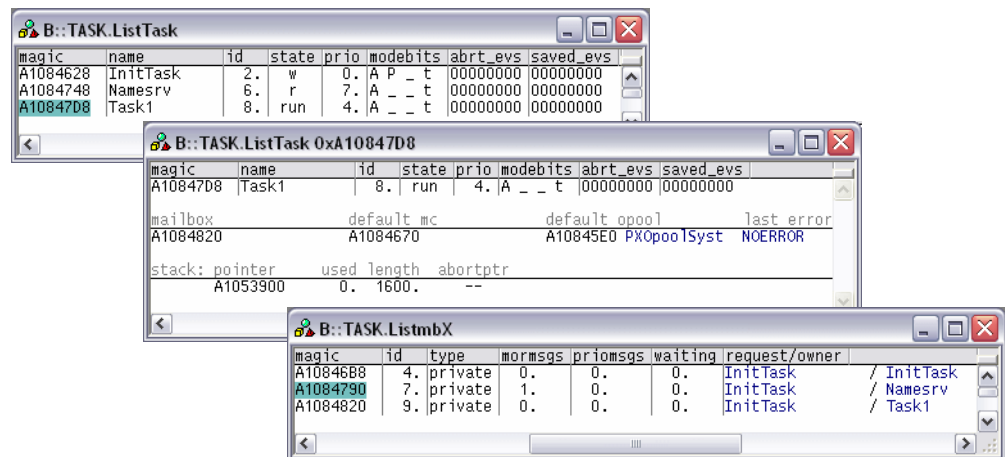

The TRACE32 system includes a configurable RTOS debugger to provide symbolic debugging in real time operating systems. Our software package contains a ready-to-run configuration for the PXROS Real Time Operating System from HighTec.

The PXROS awareness provides easy access to task lists and other kernel information, generates performance analysis data and enables you to do a most effective debugging with the TRACE32 systems on targets running PXROS.

### Real Time, Non-Intrusive Display of PXROS System Resources

The TRACE32 RTOS debugger for PXROS provides display functions to show the system resources of PXROS. All objects, such as tasks, mailboxes, messages etc. can be displayed and inspected. In addition, by using the processors capability of reading the target

memory while the application is running, or by using the emulators dual-port memory (if available), the display of all these regions can be viewed non-intrusively in real time. The tables are updated permanently ("On The Fly"), without affecting the application at all.