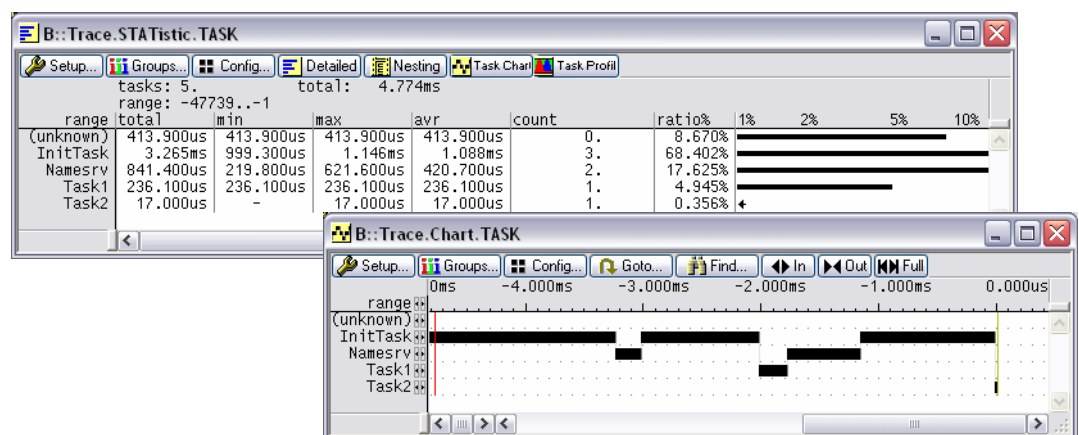

Dynamic Task Performance Measurement

While PXROS is running, TRACE32 is capable of recurrently evaluating the current running task and collecting the results. The percentage, each task consumes of the system, is then dis-

played graphically and updated permanently. The longer time you let the measurement run, the more exact are the results. This feature is available even without any hardware trace.

Download and Debug Tasks via Ethernet

TRACE32 added a new functionality to its software, which allows connecting to the PXROS-HR target via Ethernet. You can download tasks onto the running target using TRACE32, and you

can debug those tasks individually over the Ethernet connections - which enables you to debug your tasks even over the Internet.

PXROS Specific Display of Real-Time Trace Listing

The data recorded in the real time trace buffer (if available) can be displayed and interpreted specific to the operat-

ing system. The task switches are displayed symbolically, either exclusively or in addition to other information.

Statistic Evaluation and Graphic Display of Task Run Times

Out of the real time trace buffer (if available), the analyzer can calculate statistic tables of task run times and task switches. A graphical diagram shows

which task was active at a specific time, giving a clear view of the behaviour of the system.

Statistics and flow of tasks