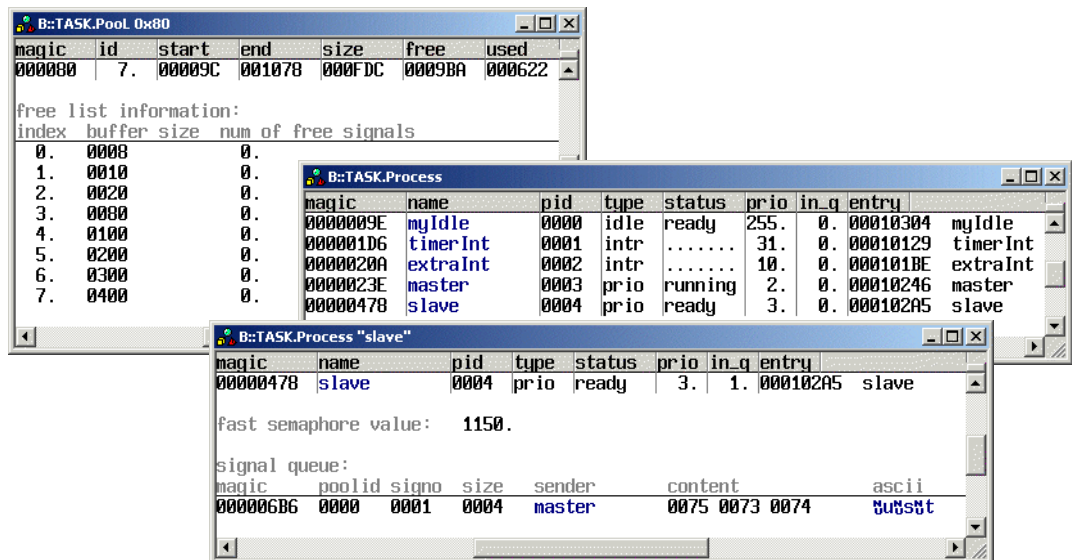

The OSEck awareness provides easy access to process lists and other kernel information, generates performance analysis data and enables you to do a most effective debugging with the TRACE32 systems on targets running OSEck.

For the OMAP processor, Lauterbach offers a combined ARM & DSP Debugger, which is capable of debugging both cores simultaneously and synchronously. Together with the already available OSE ARM awareness, the developer can work with OSE support on both cores.

Multitask Debugging on TRACE32 with OSEck

Real Time, Non-Intrusive Display of OSEck System Resources

The TRACE32 RTOS debugger for OSEck provides display functions to show the system resources of OSEck. All objects, such as processes and pools, can be displayed and inspected. In addition, by using the processors capability of reading the target memory

while the application is running, the display of all these regions can be viewed non-intrusively in real time. The tables are updated permanently ("On The Fly"), without affecting the application at all.