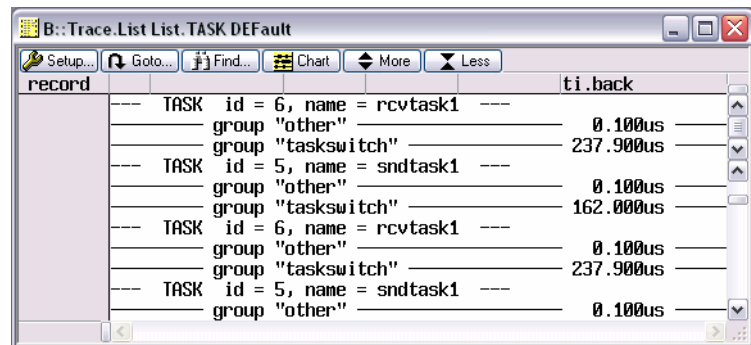

played graphically and updated permanently. The longer time you let the measurement run, the more exact are the results. This feature is available even without any hardware trace.

name	ratio	1%	2%	5%	10%	20%	50%	100
(other)	0.000%	[Progress bar]						
main	0.000%	[Progress bar]						
sndtask1	36.364%	[Progress bar]						
rcvtask1	63.636%	[Progress bar]						

Dynamic Performance window

NORTi Specific Display of Trace Listing

The data recorded in the real time trace buffer (if available) can be displayed and interpreted specific to the operat-

ing system. The task switches are displayed symbolically, either exclusively or in addition to other information.

Trace List window with task switches and times

Statistic Evaluation and Graphic Display of Task Run Times

Out of the real time trace buffer (if available), the analyzer can calculate statistic tables of task run times and task switches. A graphical diagram shows