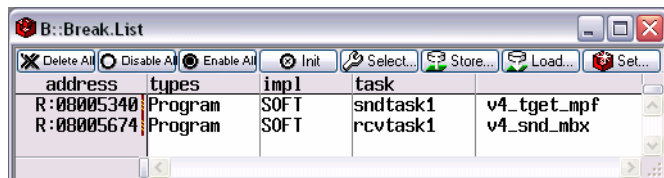

Breakpoint list with task dependent breakpoints