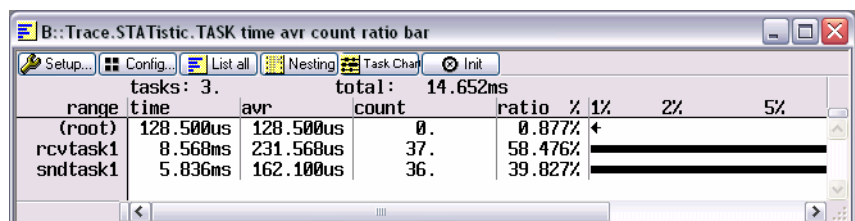

Statistics and flow of tasks