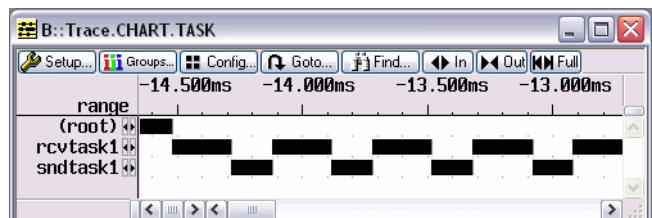

Statistics and flow of tasks