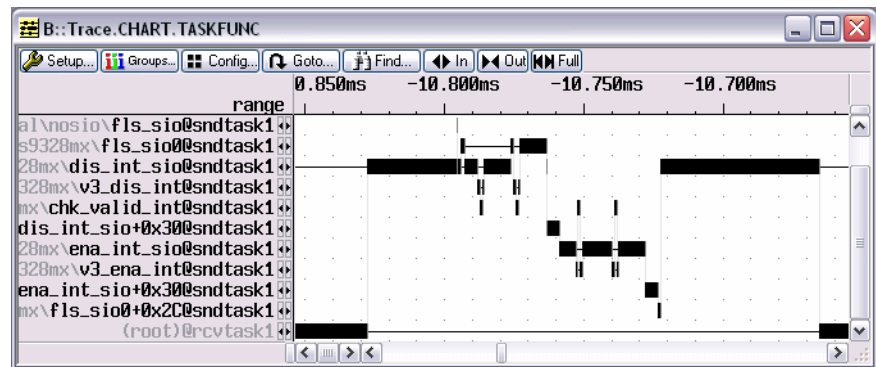

Dynamic Performance window

NORTi Specific Display of Trace Listing

The data recorded in the real time trace buffer (if available) can be displayed and interpreted specific to the operat-

ing system. The task switches are displayed symbolically, either exclusively or in addition to other information.

Trace List window with task switches and times

Statistic Evaluation and Graphic Display of Task Run Times

Out of the real time trace buffer (if available), the analyzer can calculate statistic tables of task run times and task switches. A graphical diagram shows

which task was active at a specific time, giving a clear view of the behaviour of the system.

Statistics and flow of tasks

Task Related Evaluation of Function Run Times

The statistic and graphic evaluation of function calls and function run times (if available) can be done dependant to the actual running task. This is neces-

sary, if different tasks call one single function at the same time, or if a task switch occurs in between the function.

Function flow chart

NORTi related pull-down menu

Because the menu bar of the TRACE32 user interface can be fully customized, you can create a new pull down menu, including operating system specific