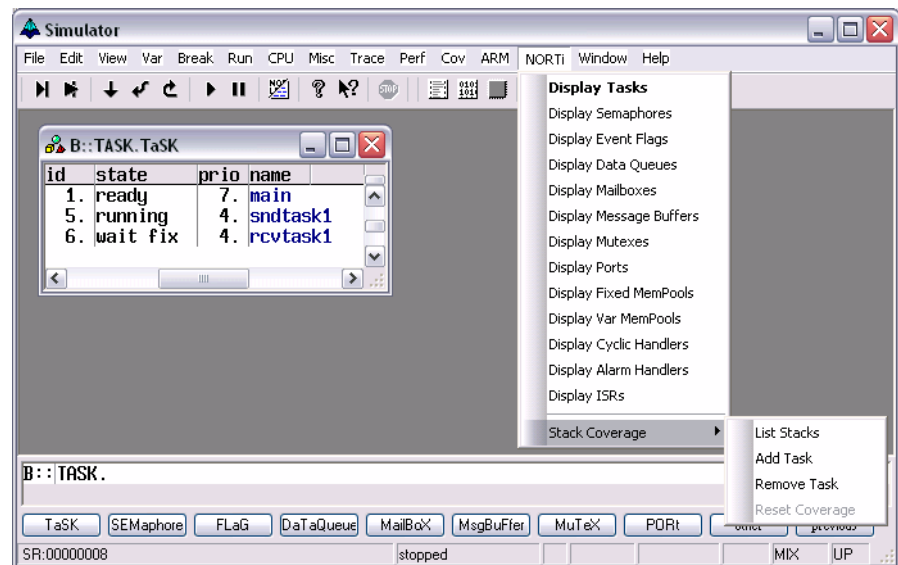

TRACE32 with NORTi menu