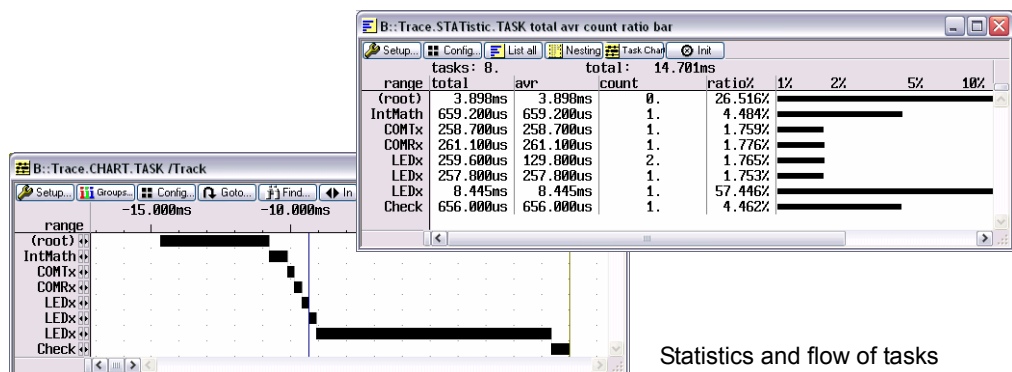

ing system. The task switches are displayed symbolically, either exclusively or in addition to other information.

```
[B::Trace.List List.TASK Default /Track]
record run address cycle data symbol ti.back
545                                     pxCurrentTCB = pxNewTCB;
-000225 ldr r2,0x3390 D:00003390 rd-long 00006F64 ..o\tasks\TaskCreate+0x224 0.200us
-000223 ldr r3,[r11,#-0x281 D:0003FB9C rd-long 00007AD4 ..lobal\_bss_end\_+0x3270C 0.200us
-000221 str r3,r21 TASK magic = 00007AD4 name = LEDx ---
D:00006F64 wr-long 00007AD4 ..sdemo\Global\pxCurrentTCB 0.100us
}
}
}
/* Remember the top priority to make context switch
the priority in pxNewTCB as this has been capped to
if( pxNewTCB->uxPriority > uxTopUsedPriority )
552 ldr r3,[r11,#-0x281
-000219 D:0003FB9C rd-long 00007AD4 ..lobal\_bss_end\_+0x3270C 0.200us
ldr r2,0x3390
```

Trace listing, task switch, memory accesses, assembler and HLL information

Statistic Evaluation and Graphic Display of Task Run Times

Out of the real time trace buffer (if available), the analyzer can calculate statistic tables of task run times and task switches. A graphical diagram shows

which task was active at a specific time, giving a clear view of the behaviour of the system.

Task Related Evaluation of Function Run Times

The statistic and graphic evaluation of function calls and function run times (if available) can be done dependant to the actual running task. This is neces-

sary, if different tasks call one single function at the same time, or if a task switch occurs in between the function.