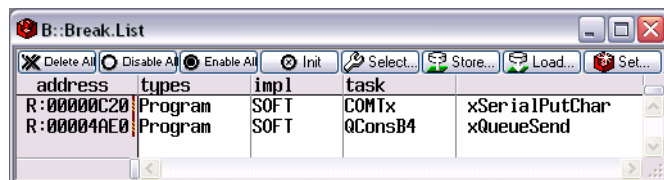

Breakpoint list with task dependent breakpoints