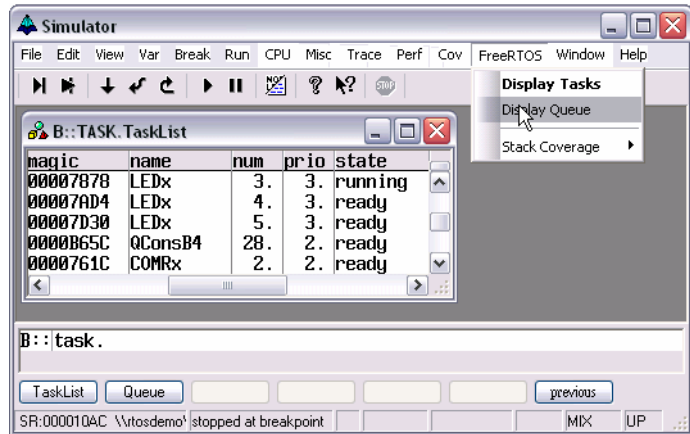

FreeRTOS related pull-down menu

Because the menu bar of the TRACE32 user interface can be fully customized, you can create a new pull-down menu, including operating system specific commands. We deliver

FreeRTOS support with an example for such specific menus, which provides fast access to the FreeRTOS awareness features.

TRACE32 with FreeRTOS menu