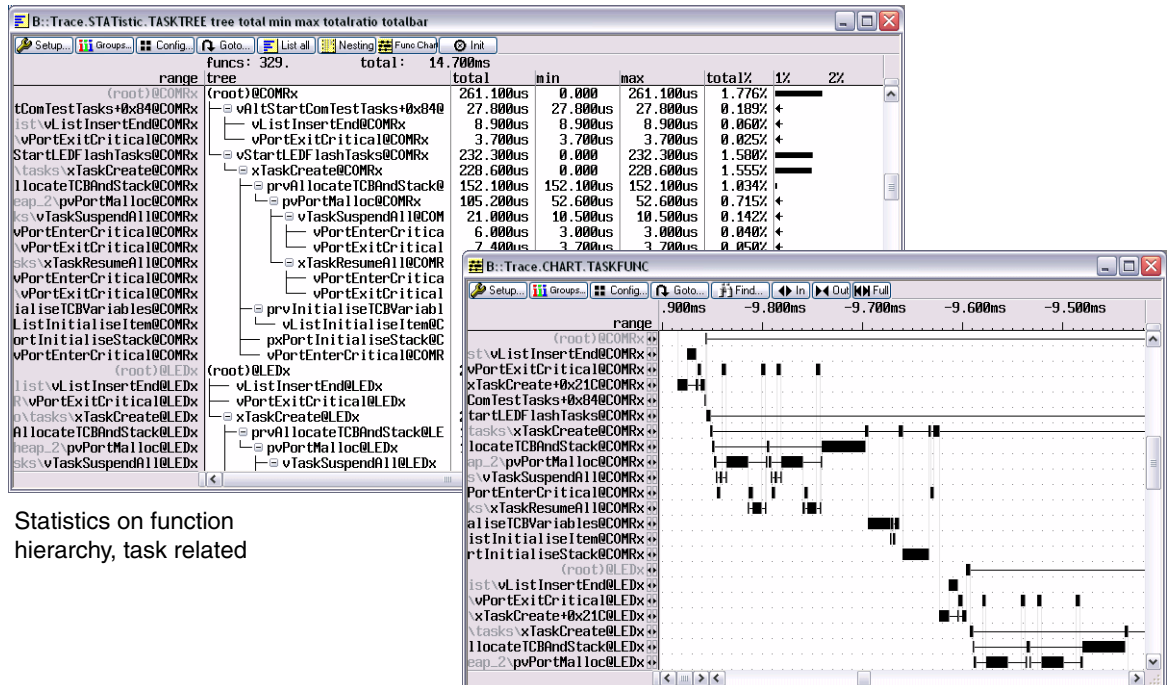

Statistics on function hierarchy, task related

Flow of functions, related to the calling tasks

PRACTICE Functions for OS Data.

The support includes extended PRACTICE functions for FreeRTOS specific data, to be used in setup and test scripts. E.g. the function "task.con-

fig(magic)" returns the address of the so called magic value, which corresponds to the id of the current executing task.