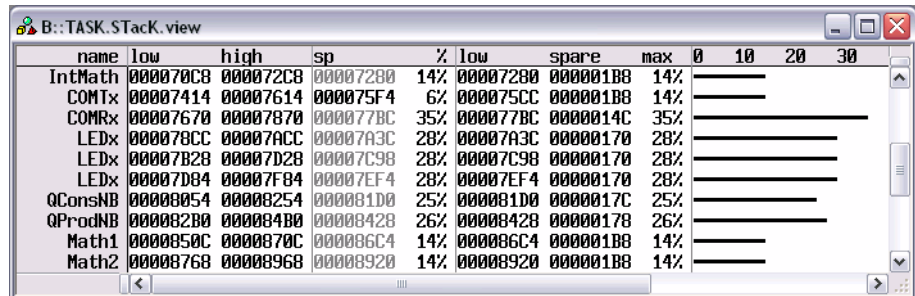

memory while the application is running, or by using the emulators dual-port memory (if available), the display of all these regions can be viewed non-intrusively in real time. The tables are updated permanently ("On The Fly"), without affecting the application at all.

### Task Related Breakpoints

Any breakpoint set in the TRACE32 debugger can be set dependent to a specific task. This means, that the

breakpoint will then only halt, if hit by the specified task. This allows task related debugging even in shared code.

Breakpoint list with task dependent breakpoints

## Task Stack Coverage

In real time systems it is quite important to know, how much stack space each task consumes. For this purpose,

a special window shows the current and the maximum usage of the stack of each separate task