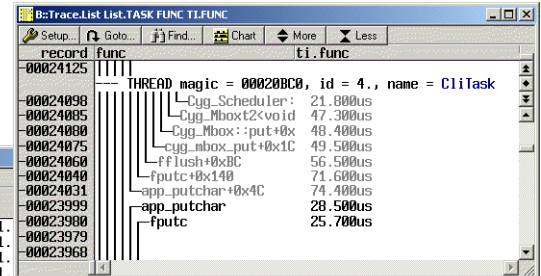

Analyzer listing, display of raw data, assembler mnemonics, source line and thread switches

Statistic Evaluation and Graphic Display of Thread Run Times

The analyzer can calculate statistic tables of thread run times and thread switches. A graphical diagram shows which thread was active at a specific time, giving a clear view of the behaviour of the system.

Statistics and flow of threads

Thread Related Evaluation of Function Run Times

The statistic and graphic evaluation of function calls and function run times can be done dependant to the actual

running thread. This is necessary, if different threads call one single function at the same time, or if a thread switch occurs in between the function.

Analyzer listing, function call hierarchy and thread switches

Statistics and chart on function hierarchy, thread related

Statistic Evaluation and Graphic Display of Thread States

These tabular and graphical analyses of the status of thread show the various states (i.e. running, ready, waiting, suspended and undefined) and times each

thread spent in each state. A graphical view of the data can help to highlight prioritisation problems, critical paths etc.

Statistics and flow of thread states

Thread Stack Coverage

In real time systems it is quite important to know, how much stack space each thread consumes. For this pur-