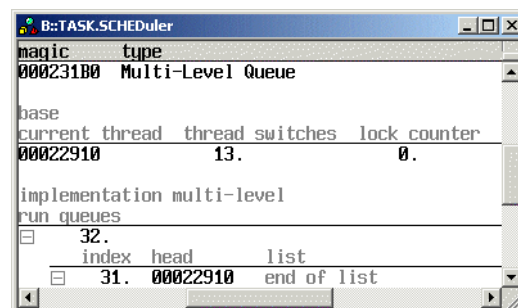

Real Time, Non-Intrusive Display of eCos System Resources

The TRACE32 multitask debugger for eCos provides special display functions. Scheduler information and threads can be displayed. In addition, by using the emulators dual-port mem-

ory, the display of all these regions can be viewed non-intrusively in real time. The tables are updated permanently ("On The Fly"), without affecting the application at all.

Thread list window and detailed window of one specific thread