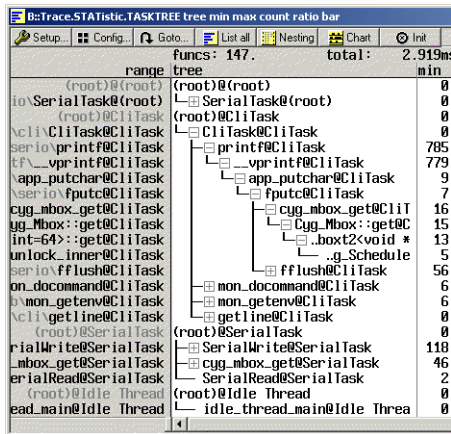

Analyzer listing, display of raw data, assembler mnemonics, source line and thread switches

Statistic Evaluation and Graphic Display of Thread Run Times

The analyzer can calculate statistic tables of thread run times and thread switches. A graphical diagram shows which thread was active at a specific time, giving a clear view of the behaviour of the system.

range	time	avr	count	total	ratio	bar
Idle Thread	1.310ms	658.850us	2.	13.107ms	10.953%	██████████
main	99.200us	99.200us	1.		0.756%	████
SerialTask	1.772ms	295.350us	6.		13.520%	██████████
CllTask	1.035ms	172.467us	6.		7.895%	██████████

Statistics and flow of threads

Thread Related Evaluation of Function Run Times

The statistic and graphic evaluation of function calls and function run times can be done dependant to the actual

running thread. This is necessary, if different threads call one single function at the same time, or if a thread switch occurs in between the function.

Analyzer listing, function call hierarchy and thread switches

Statistics and chart on function hierarchy, thread related

Statistic Evaluation and Graphic Display of Thread States

These tabular and graphical analyses of the status of thread show the various states (i.e. running, ready, waiting, suspended and undefined) and times each