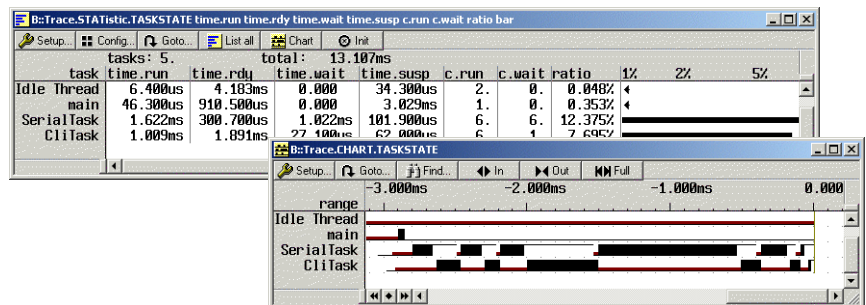

Analyzer listing, display of raw data, assembler mnemonics, source line and thread switches

Statistic Evaluation and Graphic Display of Thread Run Times

The analyzer can calculate statistic tables of thread run times and thread switches. A graphical diagram shows which thread was active at a specific time, giving a clear view of the behaviour of the system.

Statistics and flow of threads

Thread Related Evaluation of Function Run Times

The statistic and graphic evaluation of function calls and function run times can be done dependant to the actual

running thread. This is necessary, if different threads call one single function at the same time, or if a thread switch occurs in between the function.

Analyzer listing, function call hierarchy and thread switches

Statistics and chart on function hierarchy, thread related

Statistic Evaluation and Graphic Display of Thread States

These tabular and graphical analyses of the status of thread show the various states (i.e. running, ready, waiting, suspended and undefined) and times each

thread spent in each state. A graphical view of the data can help to highlight prioritisation problems, critical paths etc.

Statistics and flow of thread states

Thread Stack Coverage

In real time systems it is quite important to know, how much stack space each thread consumes. For this pur-