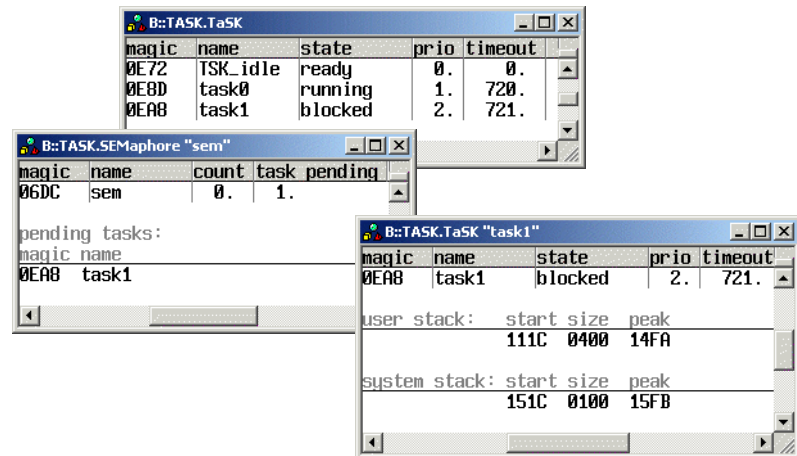

Multitask Debugging on TRACE32 with DSP/BIOS

Real Time, Non-Intrusive Display of DSP/BIOS System Resources

The TRACE32 multitask debugger for DSP/BIOS provides display functions to show the system resources of DSP/BIOS. All objects, such as tasks, mailboxes, semaphores etc. can be displayed and inspected. In addition, by using the processors capability of read-

ing the target memory, while the application is running, the display of all these regions can be viewed non-intrusively in real time. The tables are updated permanently ("On The Fly"), without affecting the application at all.

Task list window, detailed task window and detailed semaphore window

Task Related Breakpoints

Any breakpoint set in the TRACE32 debugger can be set dependent to a specific task. This means, that the

breakpoint will then only halt, if hit by the specified task. This allows task related debugging even in shared code.