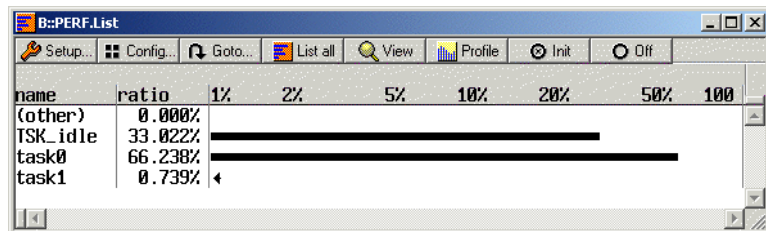

Dynamic Task Performance Measurement

While DSP/BIOS is running, TRACE32 is capable of recurrently evaluating the current running task and collecting the results. The percentage, each task consumes of the system, is then dis-

played graphically and updated permanently. The longer time you let the measurement run, the more exact are the results. This feature is available even without any hardware trace.

Performance measurement list

DSP/BIOS related pull-down menu

Because the menu bar of the TRACE32 user interface can be fully customized, you can create a new pull down menu, including operating sys-

tem specific commands. We deliver DSP/BIOS support with an example for such specific menus, which provides fast access to the DSP/BIOS features.