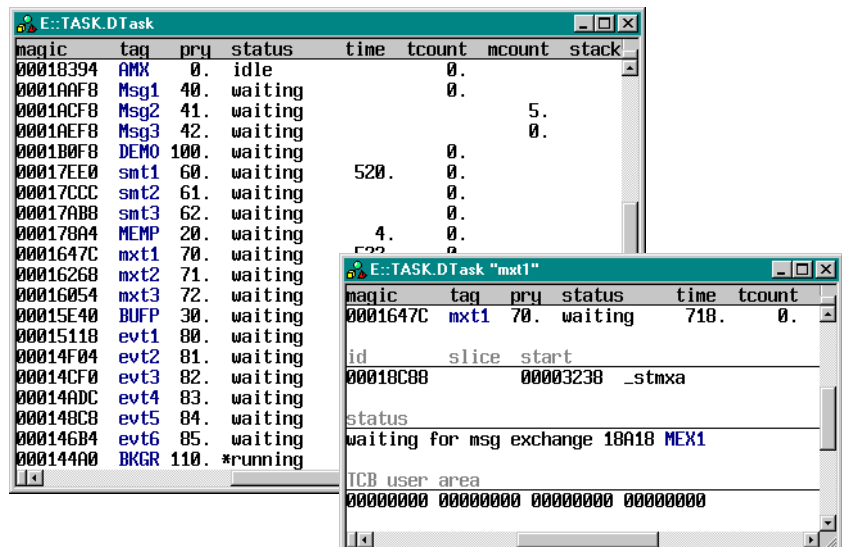

**PowerPC
68K
ARM
XSCALE
PowerPC
68K**

Multitask Debugging on TRACE32 with AMX

Real time, non-intrusive display of KADAK/AMX system resources

The TRACE32 multitask debugger for AMX provides display functions for all AMX resources. The system summary, tasks, timers, mailboxes, message exchanges, semaphores, events and pools can be displayed. In addition, by

using the emulators dual-port memory, the display of all these regions can be viewed non-intrusively in real time. The tables are updated permanently ("On The Fly"), without affecting the application at all.

System summary window

Task Status list window and detailed window of one specific task

AMX specific display of analyzer listing

The data recorded in the analyzer can be displayed and interpreted specific to the operating system. The task switches can be displayed symbolically.