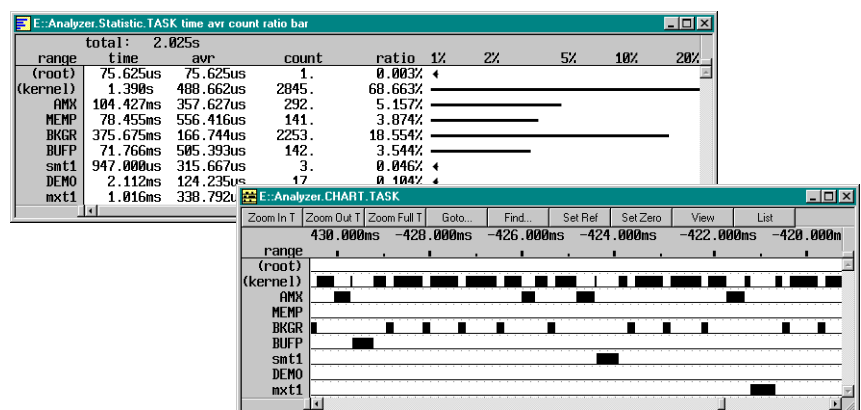

AMX specific display of analyzer listing

The data recorded in the analyzer can be displayed and interpreted specific to the operating system. The task switches can be displayed symbolically.

```
E::Analyzer.List list.task list.asm
Goto... Find... Set Ref Set Zero View
--- TASK = 'AMX', magic = 00018394
--- TASK = 'smt1', magic = 00017EE0
--- TASK = 'BKGR', magic = 000144A0
--- TASK = 'BKGR', magic = 000144A0
--- TASK = 'AMX', magic = 00018394
--- TASK = 'mxt1', magic = 0001647C
move.l 20(a1),4(a0)
rts
btst #3,5B(a0)
bne 60E4
tst.b 4(a0)
bne 60E2
clr.b 1(a0)
rts
move.l (a7)+,d1
move d1,sr
movem.l (a7)+,[d2-d7,a2-a6]
rts
```

Analyzer listing, task selective recording, display of task switches and assembler mnemonics

Statistic evaluation and graphic display of task run times

The analyzer can calculate statistic tables of task run times and task switches. A graphical diagram shows

which task was active at a specific time, giving a clear view of the behaviour of the system.

Statistics and flow of tasks