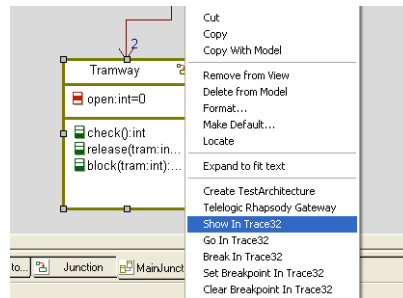

Navigate to Source Code in Rhapsody

The context menu for model elements in Rhapsody is extended. One item allows the display of the source code generated for this model element within

TRACE32. There you can then easily set breakpoints or view variables of this portion of the source code.

Context menu on model element in Rhapsody

Navigate to Model Element in TRACE32

Especially interesting is the navigation from the generated source code to the model element: if you find a bug in the C/C++ code, a simple mouse click in the debugger is enough to automati-

cally open the according model element within Rhapsody. There's no longer a long-time search of the place to change in the UML model.