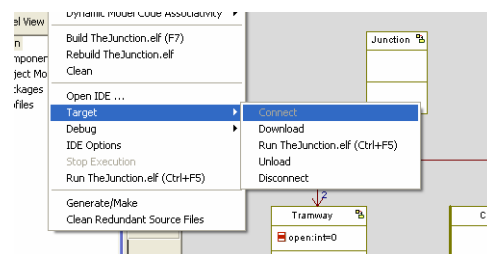

Download and start menu in Rhapsody