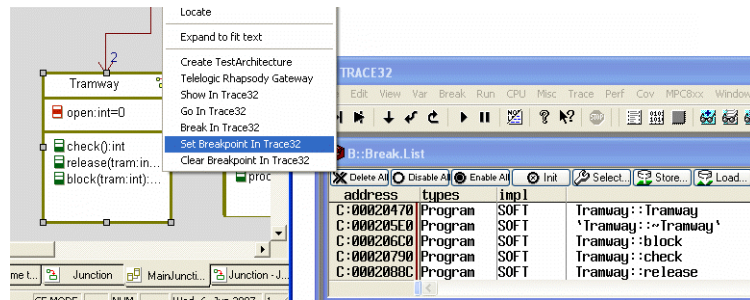

## Navigate to Model Element in TRACE32

Especially interesting is the navigation from the generated source code to the model element: if you find a bug in the C/C++ code, a simple mouse click in the debugger is enough to automati-

## Set and Remove Breakpoints on Model Elements

Additional items in the context menu allow the setting and removing of real-time breakpoints directly on the model

element. You don't need to search for the according function names in TRACE32.