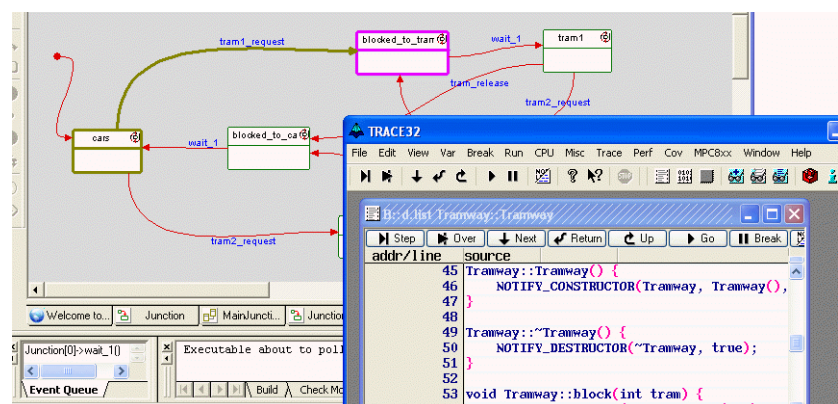

## Set and Remove Breakpoints on Model Elements

Additional items in the context menu allow the setting and removing of real-time breakpoints directly on the model

element. You don't need to search for the according function names in TRACE32.

## Continue and Halt Application within Rhapsody

The extended context menu allows to continue or halt the application within Rhapsody. Using this in conjunction with the breakpoints, you can run to

specific model elements and their methods, immediately out of the UML model.

## Run Animated Diagrams via TRACE32

Rhapsody offers an "Animation" of the UML model. This animates and generates state charts and sequence diagrams right out of the real target run. To do this, Rhapsody communicates with the target hardware via an Ethernet interface. The integration with

TRACE32 allows using this animation via the debug interface, removing the necessity of hardware resources. Animation becomes available even on boards without any communication interface.

Animated state charts with TRACE32