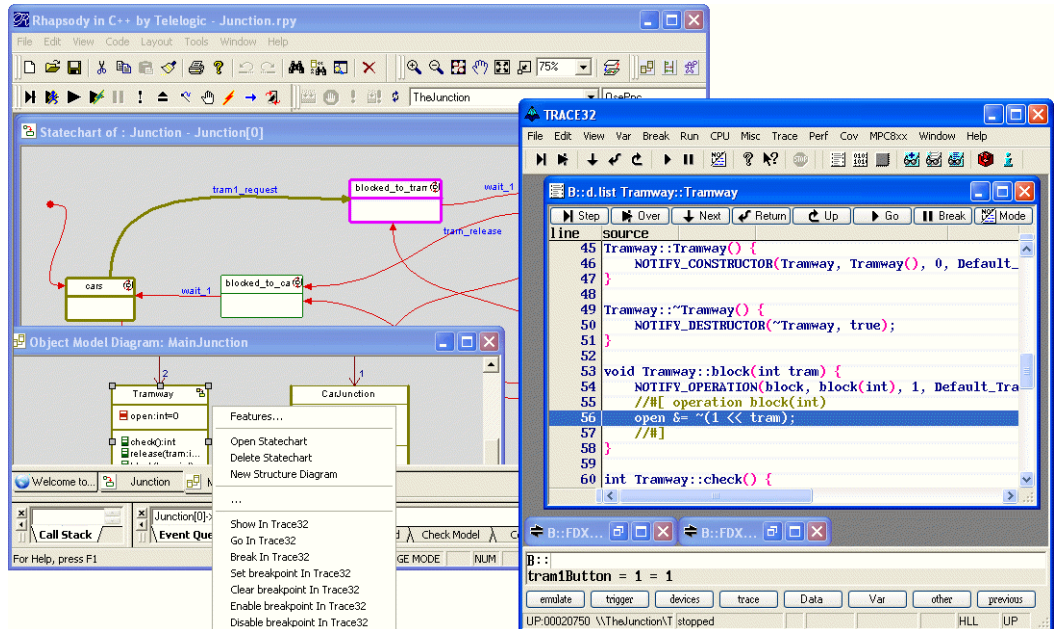

Integration to Rhapsody in C/C++

Download and Start Application within Rhapsody via TRACE32

The integration of the tools offers the ability of downloading and starting the application on the target hardware directly within Rhapsody. There's no external interface necessary, the debugger accomplishes the download.

By configuring the debugger accordingly, no initializing software ("boot loader") is needed. Both, the download and the start of the application, is completely managed by the debugger and is configurable.