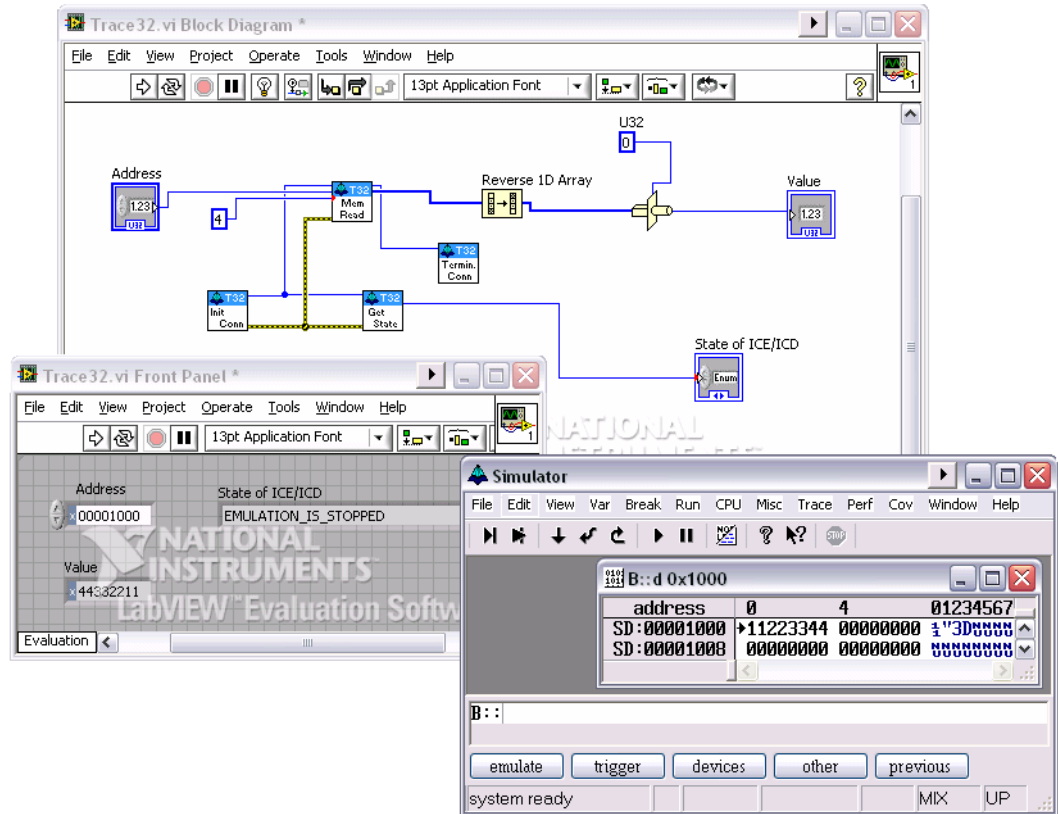

Integration to LabVIEW

Virtual Instruments in LabVIEW for TRACE32

The integration offers a wide range of ready-made virtual instruments for LabVIEW, allowing a quick and easy access to the TRACE32 API functions.

Using these virtual instruments, complex test and data processing scenarios are available by using the debugger as controlling unit and communications channel.

Control Target Execution within LabVIEW

You can use LabVIEW to control the target run with TRACE32. Other VIs connected to the TRACE32 Run Control VI can run or halt the target execution,

single step or set and remove breakpoints. This allows to implement a complete case scenario within LabVIEW.